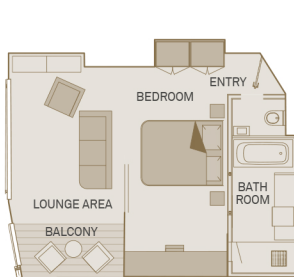

Scenic Azure

Built 2016 | Length 80 metres | Passengers 96 | Cabins 48 | Crew 36 | Gross tonnage 1,780

Sun Deck

Diamond Deck

Sapphire Deck

Jewel Deck

Deck Plan

- ① Sun Deck
- ② Vitality Pool
- ③ Wheelhouse
- ④ Riverview Terrace
- ⑤ Walking Track
- ⑥ Panorama Deck
- ⑦ Portobellos
- ⑧ River Café
- ⑨ Panorama Lounge & Bar
- ⑩ Gift Shop
- ⑪ Reception
- ⑫ Elevator
- ⑬ Wellness Area
- ⑭ Fitness Centre
- ⑮ Table d'Or
- ⑯ Crystal Dining
- ⑰ Galley

Suite Categories

Diamond Deck		Sapphire Deck		Jewel Deck	
RP	Royal One-Bedroom Suite	C	Balcony Suite	E	Standard Suite
RJ	Junior Balcony Suite	C1	Riverview Suite	D	Standard Suite
PA	Balcony Suite	BB	Balcony Suite		
P	Balcony Suite	B	Balcony Suite		
		BJ	Junior Balcony Suite		

Royal One-Bedroom Suite

39m²/420ft²

Including Scenic Sun Lounge

RP

Junior Suite

23m²/247ft²

Including Scenic Sun Lounge

RJ BJ

Private Balcony Suite

20m²/215ft²

Including Scenic Sun Lounge

PA P C BB B

Riverview Suite

17m²/183ft²

Including Scenic Sun Lounge

C1