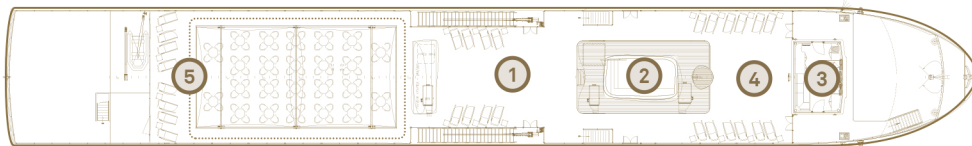

Scenic Azure

Built 2016 | Length 80 metres | Passengers 96 | Cabins 48 | Crew 36 | Gross tonnage 1,780

Sun Deck

Diamond Deck

Sapphire Deck

Jewel Deck

Deck Plan

- ① Sun Deck
- ② Vitality Pool
- ③ Wheelhouse
- ④ Riverview Terrace
- ⑤ Walking Track
- ⑥ Panorama Deck
- ⑦ Portobellos
- ⑧ River Café
- ⑨ Panorama Lounge & Bar
- ⑩ Gift Shop
- ⑪ Reception
- ⑫ Elevator
- ⑬ Wellness Area
- ⑭ Fitness Centre
- ⑮ Table d'Or
- ⑯ Crystal Dining
- ⑰ Galley

Suite Categories

Diamond Deck		Sapphire Deck		Jewel Deck	
RP	Royal One-Bedroom Suite	C	Balcony Suite	E	Standard Suite
RJ	Junior Balcony Suite	C1	Riverview Suite	D	Standard Suite
PA	Balcony Suite	BB	Balcony Suite		
P	Balcony Suite	B	Balcony Suite		
		BJ	Junior Balcony Suite		

Royal One-Bedroom Suite

39m²/420ft²

Including Scenic Sun Lounge

RP

Junior Suite

23m²/247ft²

Including Scenic Sun Lounge

RJ BJ