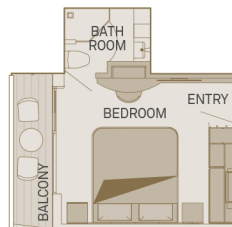

Suite Categories

Diamond Deck		Sapphire Deck		Jewel Deck	
RP	Royal One-Bedroom Suite	C	Balcony Suite	E	Standard Suite
RJ	Junior Balcony Suite	C1	Riverview Suite	D	Standard Suite
PA	Balcony Suite	BB	Balcony Suite		
P	Balcony Suite	B	Balcony Suite		
		BJ	Junior Balcony Suite		

Royal One-Bedroom Suite

39m²/420ft²

Including Scenic Sun Lounge

RP

Junior Suite

23m²/247ft²

Including Scenic Sun Lounge

RJ BJ

Private Balcony Suite

20m²/215ft²

Including Scenic Sun Lounge

PA P C BB B

Riverview Suite

17m²/183ft²

Including Scenic Sun Lounge

C1

Standard Suite

16m²/172ft²

E D

The deck plan and cabin layout images are an indication only and may vary. Suite 221 is fitted with a Scenic Sun Lounge but does not include an external balcony. # Suites 301 and 302 have an obstructed view from the balcony due to ship design.