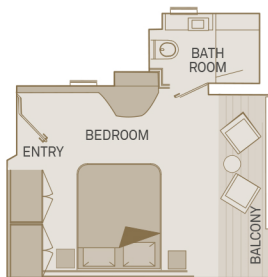

Scenic Azure

Built 2016 | Length 80 metres | Passengers 96 | Cabins 48 | Crew 36 | Gross tonnage 1,780

Sun Deck

Diamond Deck

Sapphire Deck

Jewel Deck

Deck Plan

- ① Sun Deck
- ② Vitality Pool
- ③ Wheelhouse
- ④ Riverview Terrace
- ⑤ Walking Track
- ⑥ Panorama Deck
- ⑦ Portobellos
- ⑧ River Café
- ⑨ Panorama Lounge & Bar
- ⑩ Gift Shop
- ⑪ Reception
- ⑫ Elevator
- ⑬ Wellness Area
- ⑭ Fitness Centre
- ⑮ Table d'Or
- ⑯ Crystal Dining
- ⑰ Galley

Suite Categories

Diamond Deck		Sapphire Deck		Jewel Deck	
RP	Royal One-Bedroom Suite	C	Balcony Suite	E	Standard Suite
RJ	Junior Balcony Suite	C1	Riverview Suite	D	Standard Suite
PA	Balcony Suite	BB	Balcony Suite		
P	Balcony Suite	B	Balcony Suite		
		BJ	Junior Balcony Suite		

Royal One-Bedroom Suite

39m²/420ft²

Including Scenic Sun Lounge

RP

Junior Suite

23m²/247ft²

Including Scenic Sun Lounge

RJ BJ

Private Balcony Suite

20m²/215ft²

Including Scenic Sun Lounge

PA P C BB B

Riverview Suite

17m²/183ft²

Including Scenic Sun Lounge

C1