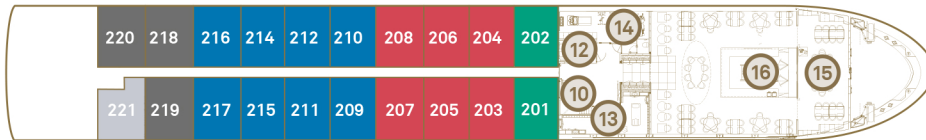

Scenic Azure

Built 2016 | Length 80 metres | Passengers 96 | Cabins 48 | Crew 36 | Gross tonnage 1,780

Sun Deck

Diamond Deck

Sapphire Deck

Jewel Deck

Deck Plan

- ① Sun Deck
- ② Vitality Pool
- ③ Wheelhouse
- ④ Riverview Terrace
- ⑤ Walking Track
- ⑥ Panorama Deck
- ⑦ Portobellos
- ⑧ River Café
- ⑨ Panorama Lounge & Bar
- ⑩ Gift Shop
- ⑪ Reception
- ⑫ Elevator
- ⑬ Wellness Area
- ⑭ Fitness Centre
- ⑮ Table d'Or
- ⑯ Crystal Dining
- ⑰ Galley

Suite Categories

Diamond Deck		Sapphire Deck		Jewel Deck	
RP	Royal One-Bedroom Suite	C	Balcony Suite	E	Standard Suite
RJ	Junior Balcony Suite	C1	Riverview Suite	D	Standard Suite
PA	Balcony Suite	BB	Balcony Suite		
P	Balcony Suite	B	Balcony Suite		
		BJ	Junior Balcony Suite		

Royal One-Bedroom Suite

39m²/420ft²

Including Scenic Sun Lounge

RP

Junior Suite

23m²/247ft²

Including Scenic Sun Lounge

RJ BJ

Private Balcony Suite

20m²/215ft²

Including Scenic Sun Lounge

PA P C BB B

Riverview Suite

17m²/183ft²

Including Scenic Sun Lounge

C1