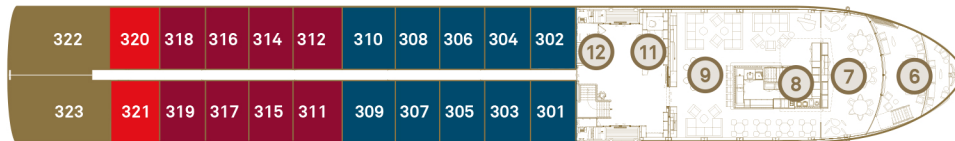

Scenic Azure

Built 2016 | Length 80 metres | Passengers 96 | Cabins 48 | Crew 36 | Gross tonnage 1,780

Sun Deck

Diamond Deck

Sapphire Deck

Jewel Deck

Deck Plan

- ① Sun Deck
- ② Vitality Pool
- ③ Wheelhouse
- ④ Riverview Terrace
- ⑤ Walking Track
- ⑥ Panorama Deck
- ⑦ Portobellos
- ⑧ River Café
- ⑨ Panorama Lounge & Bar
- ⑩ Gift Shop
- ⑪ Reception
- ⑫ Elevator
- ⑬ Wellness Area
- ⑭ Fitness Centre
- ⑮ Table d'Or
- ⑯ Crystal Dining
- ⑰ Galley

Suite Categories

Diamond Deck		Sapphire Deck		Jewel Deck	
RP	Royal One-Bedroom Suite	C	Balcony Suite	E	Standard Suite
RJ	Junior Balcony Suite	C1	Riverview Suite	D	Standard Suite
PA	Balcony Suite	BB	Balcony Suite		
P	Balcony Suite	B	Balcony Suite		
		BJ	Junior Balcony Suite		

Royal One-Bedroom Suite

39m²/420ft²

Including Scenic Sun Lounge

RP

Junior Suite

23m²/247ft²

Including Scenic Sun Lounge

RJ BJ