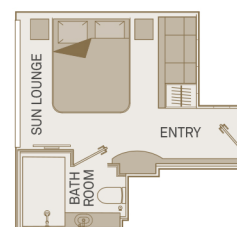

Suite Categories

Diamond Deck		Sapphire Deck		Jewel Deck	
RP	Royal One-Bedroom Suite	C	Balcony Suite	E	Standard Suite
RJ	Junior Balcony Suite	C1	Riverview Suite	D	Standard Suite
PA	Balcony Suite	BB	Balcony Suite		
P	Balcony Suite	B	Balcony Suite		
		BJ	Junior Balcony Suite		

Royal One-Bedroom Suite

39m²/420ft²

Including Scenic Sun Lounge

RP

Junior Suite

23m²/247ft²

Including Scenic Sun Lounge

RJ BJ

Private Balcony Suite

20m²/215ft²

Including Scenic Sun Lounge

PA P C BB B

Riverview Suite

17m²/183ft²

Including Scenic Sun Lounge

C1

Standard Suite

16m²/172ft²

E D

The deck plan and cabin layout images are an indication only and may vary. Suite 221 is fitted with a Scenic Sun Lounge but does not include an external balcony. # Suites 301 and 302 have an obstructed view from the balcony due to ship design.