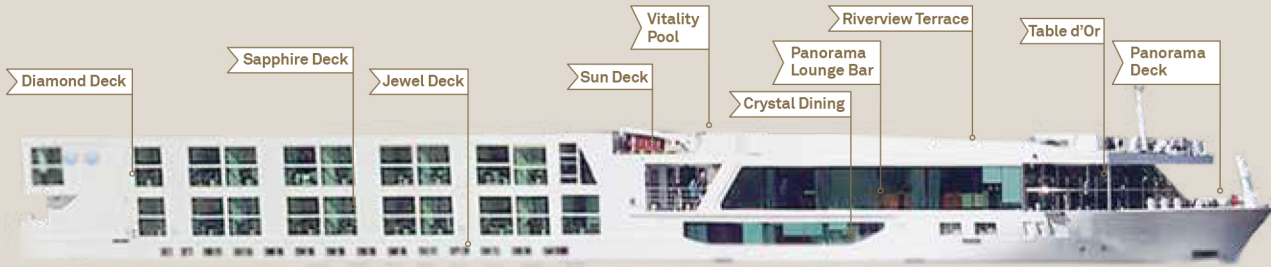

Scenic Azure

Built 2016 | Length 80 metres | Passengers 96 | Cabins 48 | Crew 36 | Gross tonnage 1,780

Sun Deck

Diamond Deck

Sapphire Deck

Jewel Deck

Deck Plan

- ① Sun Deck
- ② Vitality Pool
- ③ Wheelhouse
- ④ Riverview Terrace
- ⑤ Walking Track
- ⑥ Panorama Deck
- ⑦ Portobellos
- ⑧ River Café
- ⑨ Panorama Lounge & Bar
- ⑩ Gift Shop
- ⑪ Reception
- ⑫ Elevator
- ⑬ Wellness Area
- ⑭ Fitness Centre
- ⑮ Table d'Or
- ⑯ Crystal Dining
- ⑰ Galley

Suite Categories

Diamond Deck		Sapphire Deck		Jewel Deck	
RP	Royal One-Bedroom Suite	C	Balcony Suite	E	Standard Suite
RJ	Junior Balcony Suite	C1	Riverview Suite	D	Standard Suite
PA	Balcony Suite	BB	Balcony Suite		
P	Balcony Suite	B	Balcony Suite		
		BJ	Junior Balcony Suite		