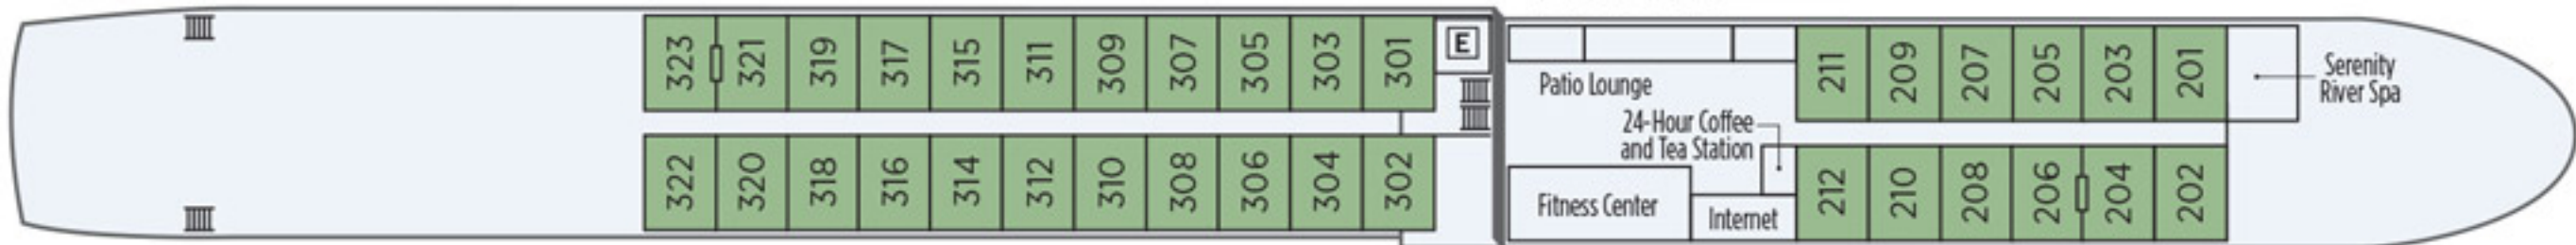

RIVER PRINCESS

Rhine Deck

☐ Staterooms 408/410 available as connecting staterooms

Danube Deck

☐ Staterooms 204/206 and 321/323 available as connecting staterooms

Moselle Deck

Suite
 French Balcony
 Deluxe
 Classic
 E Elevator