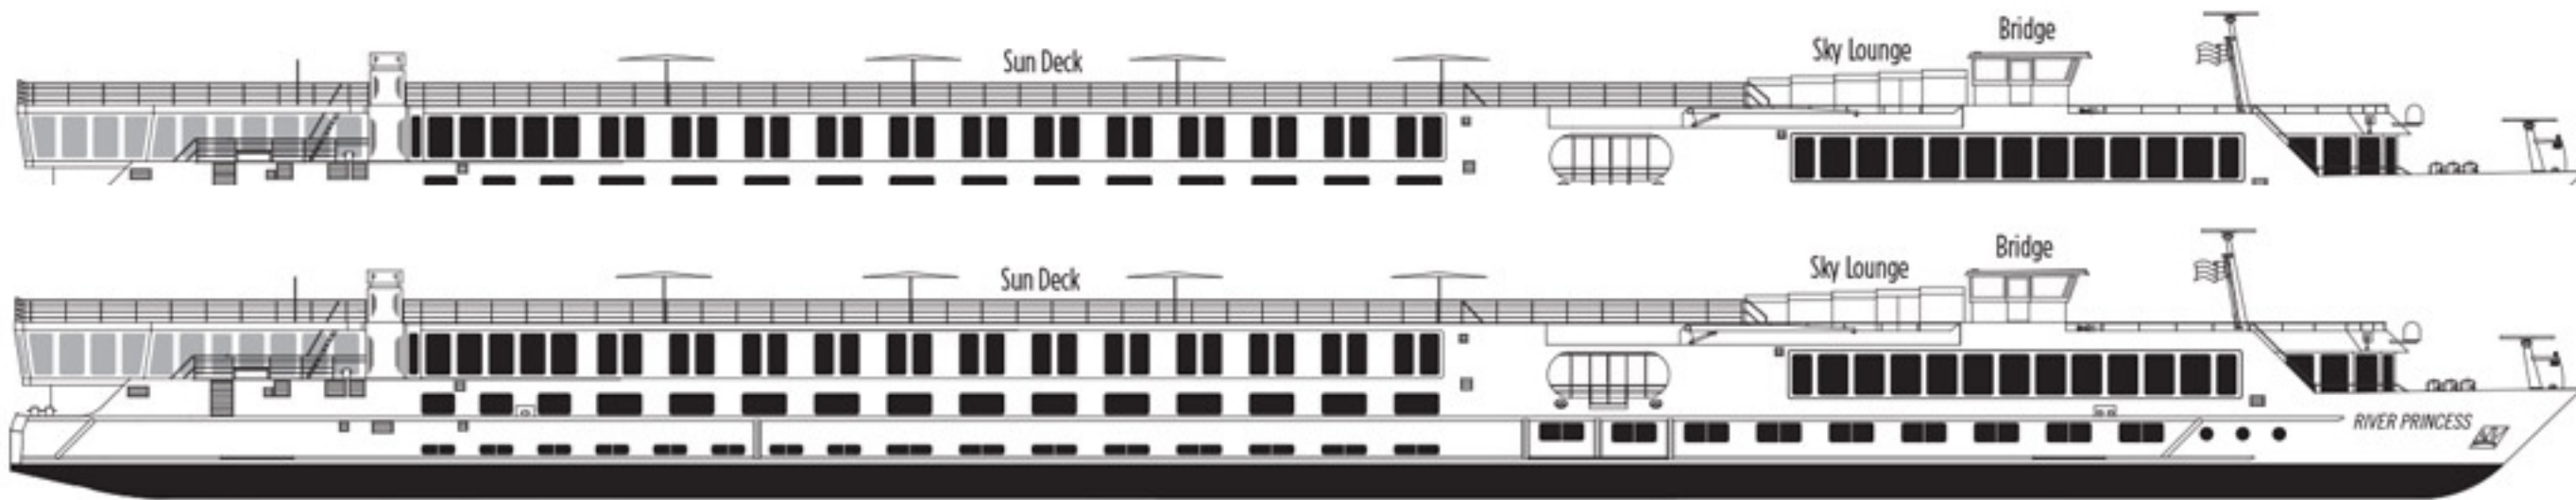

RIVER PRINCESS

Rhine Deck

☐ Staterooms 408/410 available as connecting staterooms

Danube Deck

☐ Staterooms 204/206 and 321/323 available as connecting staterooms

Moselle Deck

Suite
 French Balcony
 Deluxe
 Classic
 E Elevator