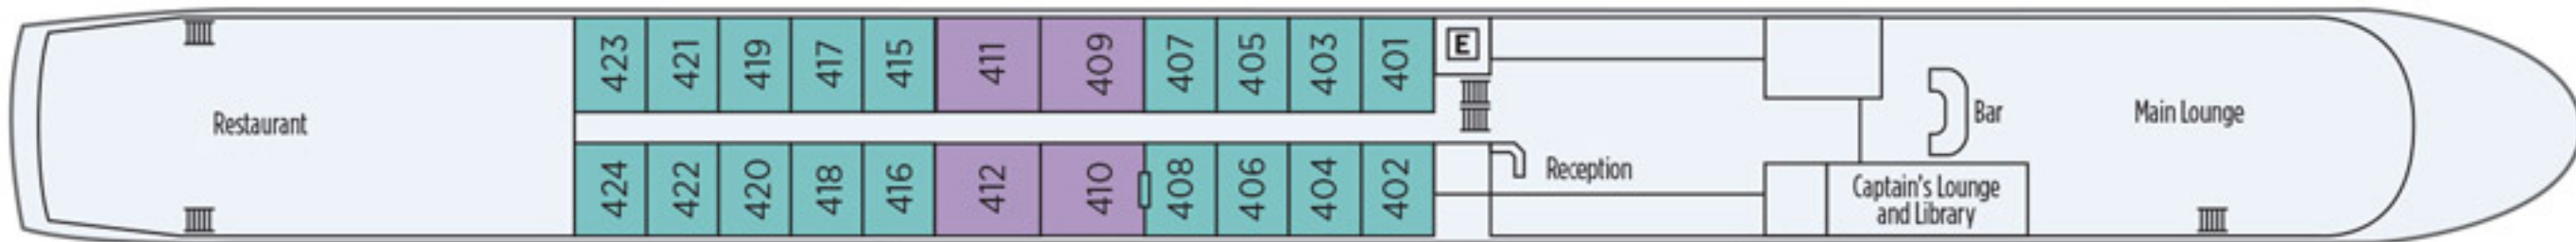

RIVER PRINCESS

Rhine Deck

☐ Staterooms 408/410 available as connecting staterooms

Danube Deck

☐ Staterooms 204/206 and 321/323 available as connecting staterooms

Moselle Deck

Suite
 French Balcony
 Deluxe
 Classic
 E Elevator