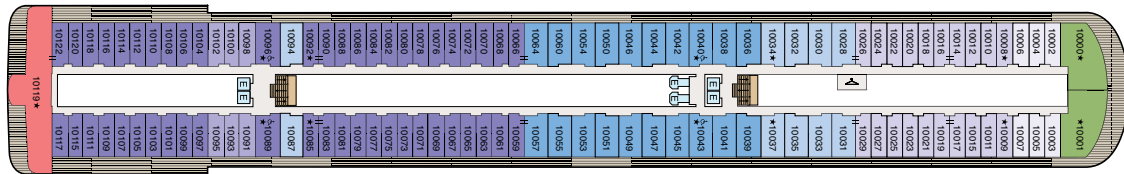

SHIP'S SPECIFICATIONS

- Year Built: 2023
- Gross Tonnage: 67,000
- Length: 791 feet
- Beam: 105 feet
- Cruising Speed: 20 knots
- Guest Decks: 11
- Guest Capacity: 1,200
- Staff Size: 800
- Guest-to-Staff Ratio: 1.56 to 1
- Nationality of Officers: European
- Country of Registry: Marshall Islands

DECK 16

DECK 15

DECK 14

DECK 12

DECK 11

DECK 10

DECK 9

DECK 8

DECK 7

DECK 6

DECK 5