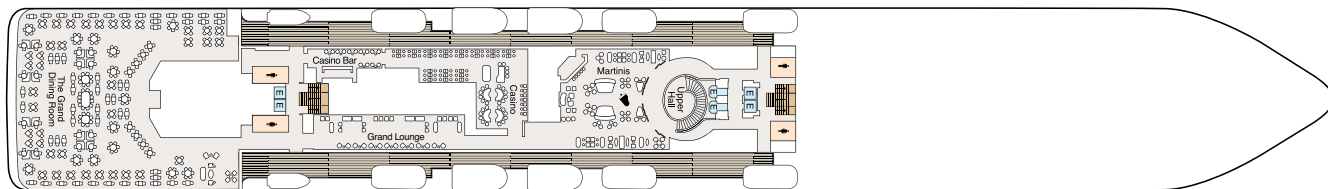

DECK 9

DECK 8

DECK 7

DECK 6

DECK 5