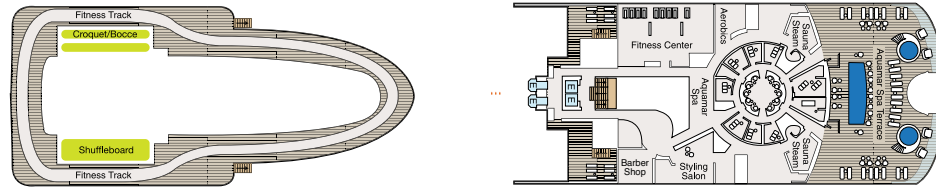

VISTA

DECK PLANS

SYMBOL LEGEND

- Restrooms
- Elevator
- Launderette
- Connecting Staterooms
- Wheelchair Accessible
- Triple with Sofa bed

STATEROOM COLOUR LEGEND

OS	VS	OC	PH1
PH2	PH3	A1	A2
A3	A4	B1	B2
B3	B4	B5	S

SHIP'S SPECIFICATIONS

- Year Built: 2023
- Gross Tonnage: 67,000
- Length: 791 feet
- Beam: 105 feet
- Cruising Speed: 20 knots
- Guest Decks: 11
- Guest Capacity: 1,200
- Staff Size: 800
- Guest-to-Staff Ratio: 1.56 to 1
- Nationality of Officers: European
- Country of Registry: Marshall Islands

DECK 16

DECK 15

DECK 14

DECK 12

DECK 11

DECK 10

DECK 9

DECK 8