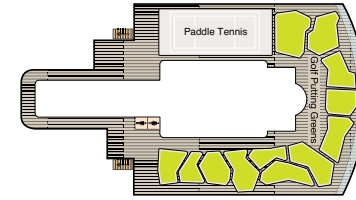

VISTA

DECK PLANS

SYMBOL LEGEND

- Restrooms
- Elevator
- Launderette
- Connecting Staterooms
- Wheelchair Accessible
- Triple with Sofa bed

STATEROOM COLOUR LEGEND

OS	VS	OC	PH1
PH2	PH3	A1	A2
A3	A4	B1	B2
B3	B4	B5	S

SHIP'S SPECIFICATIONS

- Year Built: 2023
- Gross Tonnage: 67,000
- Length: 791 feet
- Beam: 105 feet
- Cruising Speed: 20 knots
- Guest Decks: 11
- Guest Capacity: 1,200
- Staff Size: 800
- Guest-to-Staff Ratio: 1.56 to 1
- Nationality of Officers: European
- Country of Registry: Marshall Islands

DECK 16

DECK 15

DECK 14

DECK 12

DECK 11

DECK 10

DECK 9

DECK 8