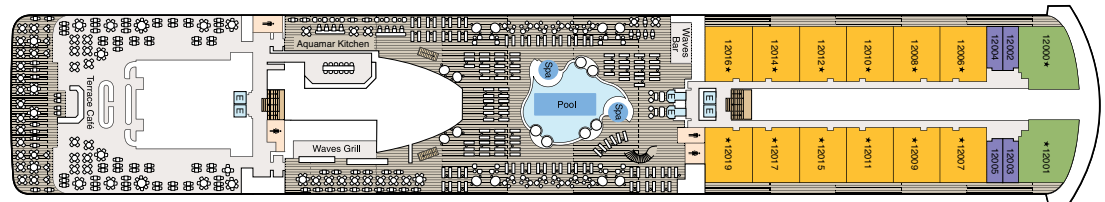

VISTA

DECK PLANS

SYMBOL LEGEND

- Restrooms
- Elevator
- Launderette
- Connecting Staterooms
- Wheelchair Accessible
- Triple with Sofa bed

STATEROOM COLOUR LEGEND

OS	VS	OC	PH1
PH2	PH3	A1	A2
A3	A4	B1	B2
B3	B4	B5	S

SHIP'S SPECIFICATIONS

- Year Built: 2023
- Gross Tonnage: 67,000
- Length: 791 feet
- Beam: 105 feet
- Cruising Speed: 20 knots
- Guest Decks: 11
- Guest Capacity: 1,200
- Staff Size: 800
- Guest-to-Staff Ratio: 1.56 to 1
- Nationality of Officers: European
- Country of Registry: Marshall Islands

DECK 16

DECK 15

DECK 14

DECK 12

DECK 11

DECK 10

DECK 9

DECK 8