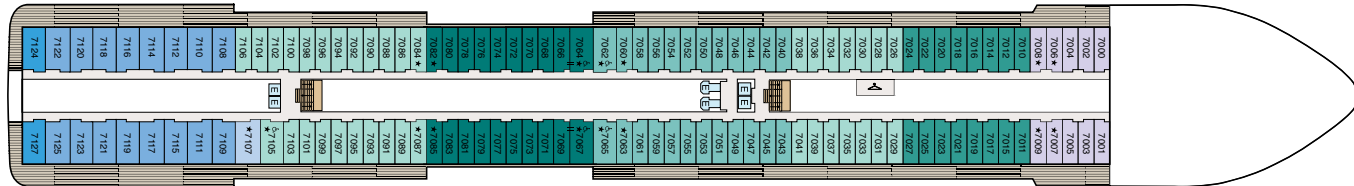

SHIP'S SPECIFICATIONS

- Year Built: 2023
- Gross Tonnage: 67,000
- Length: 791 feet
- Beam: 105 feet
- Cruising Speed: 20 knots
- Guest Decks: 11
- Guest Capacity: 1,200
- Staff Size: 800
- Guest-to-Staff Ratio: 1.56 to 1
- Nationality of Officers: European
- Country of Registry: Marshall Islands

DECK 16

DECK 15

DECK 14

DECK 12

DECK 11

DECK 10

DECK 9

DECK 8