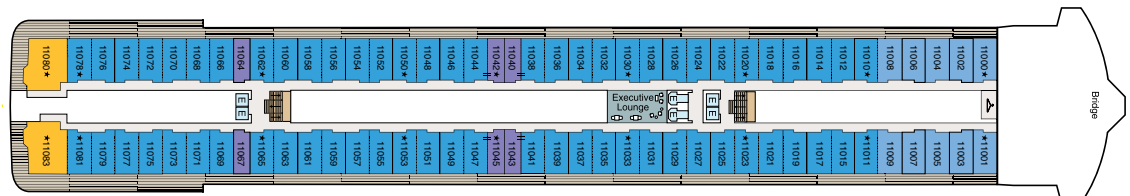

SHIP'S SPECIFICATIONS

- Year Built: 2023
- Gross Tonnage: 67,000
- Length: 791 feet
- Beam: 105 feet
- Cruising Speed: 20 knots
- Guest Decks: 11
- Guest Capacity: 1,200
- Staff Size: 800
- Guest-to-Staff Ratio: 1.56 to 1
- Nationality of Officers: European
- Country of Registry: Marshall Islands

DECK 16

DECK 15

DECK 14

DECK 12

DECK 11

DECK 10

DECK 9

DECK 8

DECK 7

DECK 6

DECK 5