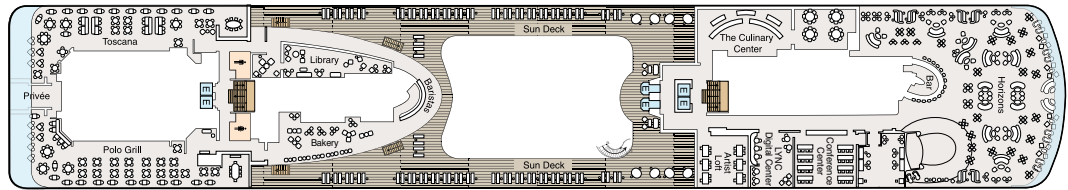

VISTA

DECK PLANS

SYMBOL LEGEND

- Restrooms
- Elevator
- Launderette
- Connecting Staterooms
- Wheelchair Accessible
- Triple with Sofa bed

STATEROOM COLOUR LEGEND

OS	VS	OC	PH1
PH2	PH3	A1	A2
A3	A4	B1	B2
B3	B4	B5	S

SHIP'S SPECIFICATIONS

- Year Built: 2023
- Gross Tonnage: 67,000
- Length: 791 feet
- Beam: 105 feet
- Cruising Speed: 20 knots
- Guest Decks: 11
- Guest Capacity: 1,200
- Staff Size: 800
- Guest-to-Staff Ratio: 1.56 to 1
- Nationality of Officers: European
- Country of Registry: Marshall Islands

DECK 16

DECK 15

DECK 14

DECK 12

DECK 11

DECK 10

DECK 9

DECK 8