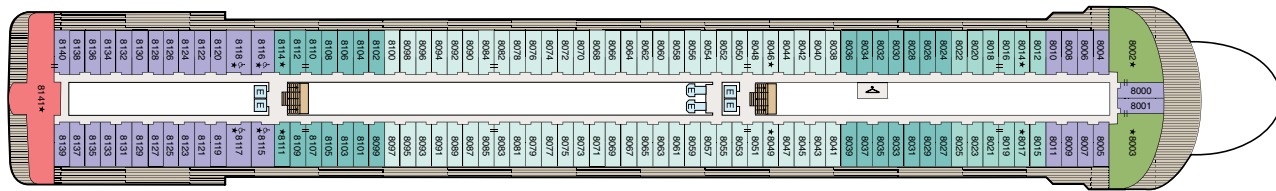

SHIP'S SPECIFICATIONS

- Year Built: 2023
- Gross Tonnage: 67,000
- Length: 791 feet
- Beam: 105 feet
- Cruising Speed: 20 knots
- Guest Decks: 11
- Guest Capacity: 1,200
- Staff Size: 800
- Guest-to-Staff Ratio: 1.56 to 1
- Nationality of Officers: European
- Country of Registry: Marshall Islands

DECK 16

DECK 15

DECK 14

DECK 12

DECK 11

DECK 10

DECK 9

DECK 8

DECK 7

DECK 6

DECK 5