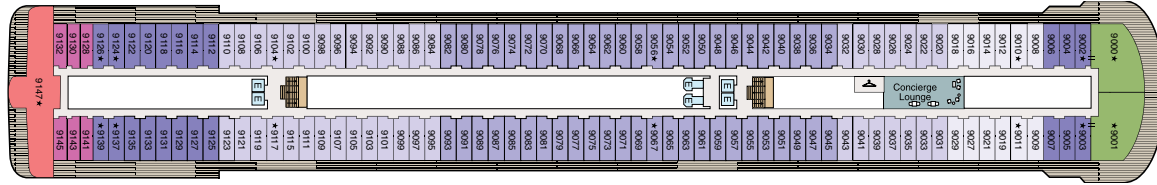

SHIP'S SPECIFICATIONS

- Year Built: 2023
- Gross Tonnage: 67,000
- Length: 791 feet
- Beam: 105 feet
- Cruising Speed: 20 knots
- Guest Decks: 11
- Guest Capacity: 1,200
- Staff Size: 800
- Guest-to-Staff Ratio: 1.56 to 1
- Nationality of Officers: European
- Country of Registry: Marshall Islands

DECK 16

DECK 15

DECK 14

DECK 12

DECK 11

DECK 10

DECK 9

DECK 8

DECK 7

DECK 6

DECK 5