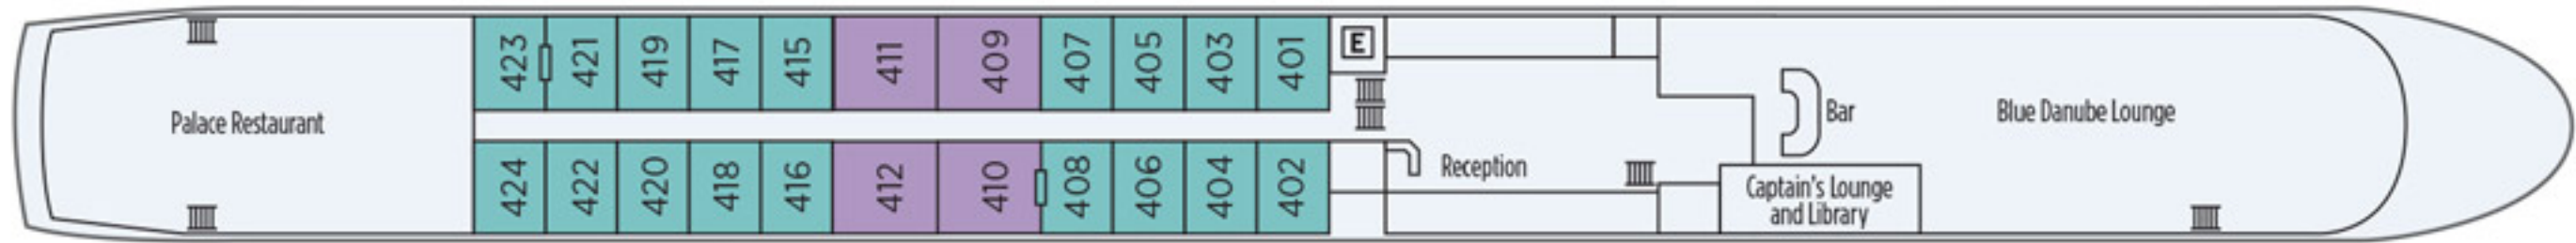

River Duchess

Rhine Deck

☐ Staterooms 408/410 and 421/423 available as connecting staterooms

Danube Deck

☐ Staterooms 321/323 and 204/206 available as connecting staterooms

Moselle Deck

Suite
 French Balcony
 Deluxe
 Classic
 E Elevator