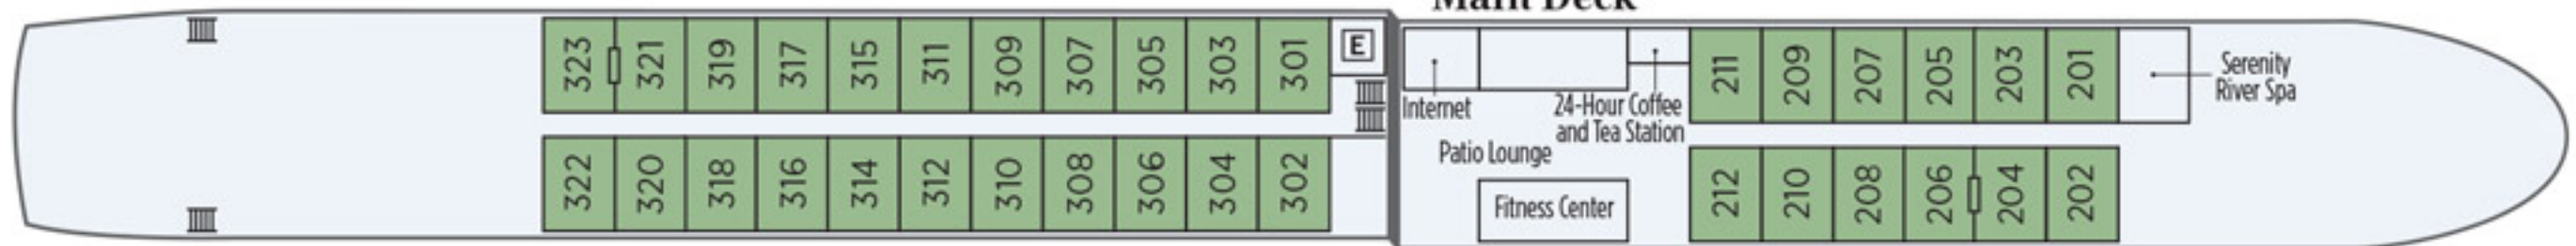

River Duchess

Rhine Deck

☐ Staterooms 408/410 and 421/423 available as connecting staterooms

Danube Deck

☐ Staterooms 321/323 and 204/206 available as connecting staterooms

Moselle Deck

Suite
 French Balcony
 Deluxe
 Classic
 E Elevator