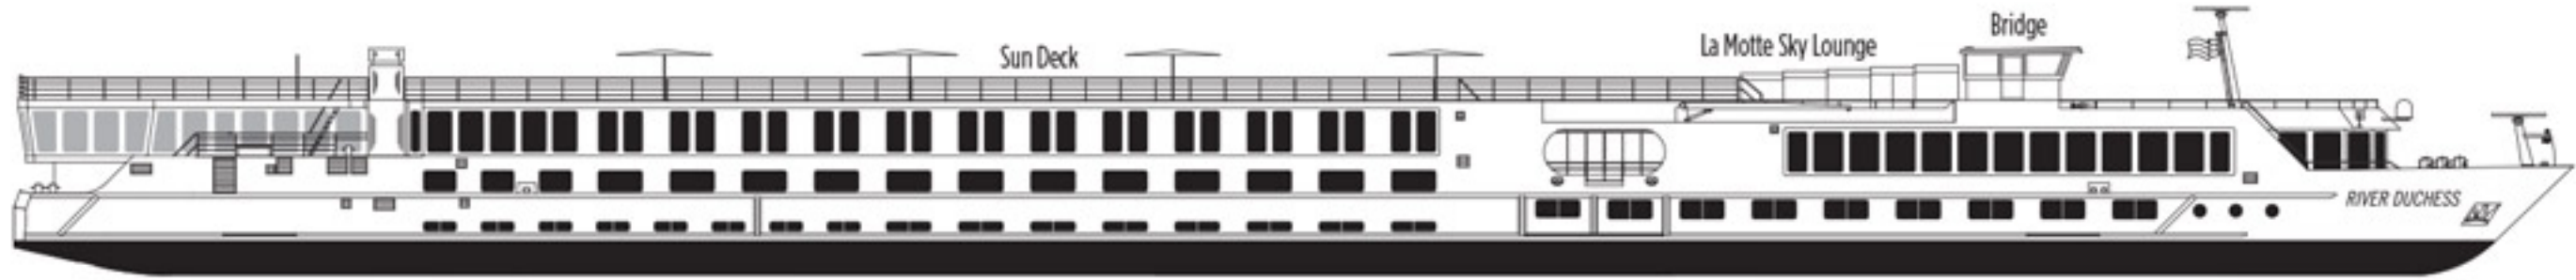

River Duchess

Rhine Deck

☐ Staterooms 408/410 and 421/423 available as connecting staterooms

Danube Deck

☐ Staterooms 321/323 and 204/206 available as connecting staterooms

Moselle Deck

Suite
 French Balcony
 Deluxe
 Classic
 E Elevator