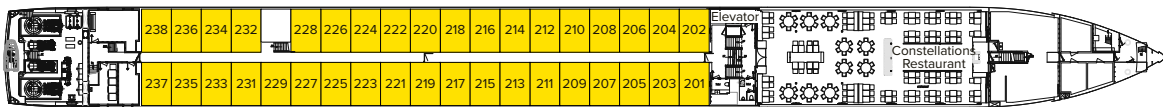

TRAVELMARVEL CAPELLA

TOP DECK

UPPER DECK

MAIN DECK

LOWER DECK

CATEGORIES

- **Owner's Suite**
French Balcony - 258 sq. ft/24m²
- **Category UD**
French Balcony - 167 sq. ft/15.5m²
- **Category MD**
French Balcony - 167 sq. ft/15.5m²
- **Category LD**
Window Stateroom - 153 sq. ft/14.2m²

TECHNICAL DATA

Travelmarvel Polaris, Capella & Vega
- Launched 2022/2023

- Length: 135 m
- Crew Members: 44
- Cabins: 91
- Max. Passengers: 182

Floor plan of a Window Stateroom
Categories: LD
153 square feet/14.2 square metres