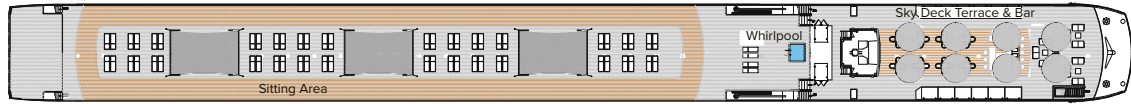

TRAVELMARVEL CAPELLA

TOP DECK

UPPER DECK

MAIN DECK

LOWER DECK

CATEGORIES

- **Owner's Suite**
French Balcony - 258 sq. ft/24m²
- **Category UD**
French Balcony - 167 sq. ft/15.5m²
- **Category MD**
French Balcony - 167 sq. ft/15.5m²
- **Category LD**
Window Stateroom - 153 sq. ft/14.2m²

TECHNICAL DATA

Travelmarvel Polaris, Capella & Vega
- Launched 2022/2023

- Length: 135 m
- Crew Members: 44
- Cabins: 91
- Max. Passengers: 182

Floor plan of a Window Stateroom
Categories: LD
153 square feet/14.2 square metres

Floor plan of a French Balcony Suite
Categories: MD and UD
167 square feet/15.5 square metres

Floor plan of an Owner's Suite
Category: OS
258 square feet/24 square metres