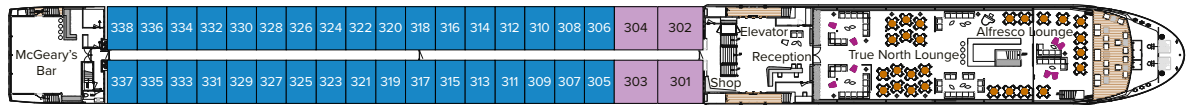

TRAVELMARVEL CAPELLA

TOP DECK

UPPER DECK

MAIN DECK

LOWER DECK

CATEGORIES

- **Owner's Suite**
French Balcony - 258 sq. ft/24m²
- **Category UD**
French Balcony - 167 sq. ft/15.5m²
- **Category MD**
French Balcony - 167 sq. ft/15.5m²
- **Category LD**
Window Stateroom - 153 sq. ft/14.2m²

TECHNICAL DATA

Travelmarvel Polaris, Capella & Vega
- Launched 2022/2023

- Length: 135 m
- Crew Members: 44
- Cabins: 91
- Max. Passengers: 182

Floor plan of a Window Stateroom
Categories: LD
153 square feet/14.2 square metres