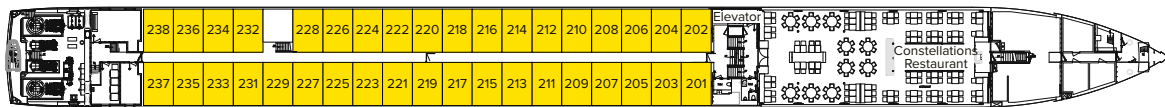

TRAVELMARVEL POLARIS

TOP DECK

UPPER DECK

MAIN DECK

LOWER DECK

CATEGORIES

- **Owner's Suite**
French Balcony - 258 sq. ft./24m²
- **Category UD**
French Balcony - 167 sq. ft./15.5m²
- **Category MD**
French Balcony - 167 sq. ft./15.5m²
- **Category LD**
Window Stateroom - 153 sq. ft./14.2m²

TECHNICAL DATA

Travelmarvel Polaris, Capella & Vega
- Launched 2022/2023

- Length: 135 m
- Crew Members: 44
- Cabins: 91
- Max. Passengers: 182

Floor plan of a Window Stateroom
Categories: LD
153 square feet/14.2 square metres