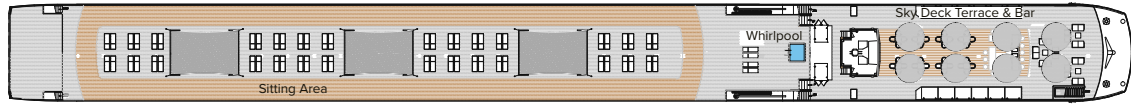

TRAVELMARVEL POLARIS

TOP DECK

UPPER DECK

MAIN DECK

LOWER DECK

CATEGORIES

- **Owner's Suite**
French Balcony - 258 sq. ft./24m²
- **Category UD**
French Balcony - 167 sq. ft./15.5m²
- **Category MD**
French Balcony - 167 sq. ft./15.5m²
- **Category LD**
Window Stateroom - 153 sq. ft./14.2m²

TECHNICAL DATA

Travelmarvel Polaris, Capella & Vega
- Launched 2022/2023

- Length: 135 m
- Crew Members: 44
- Cabins: 91
- Max. Passengers: 182

Floor plan of a Window Stateroom
Categories: LD
153 square feet/14.2 square metres

Floor plan of a French Balcony Suite
Categories: MD and UD
167 square feet/15.5 square metres

Floor plan of an Owner's Suite
Category: OS
258 square feet/24 square metres