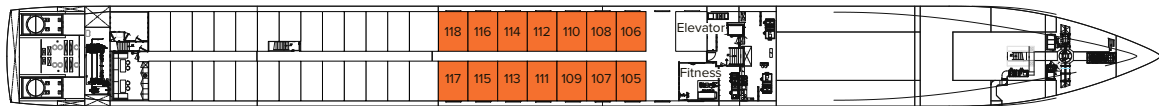

TRAVELMARVEL POLARIS

TOP DECK

UPPER DECK

MAIN DECK

LOWER DECK

CATEGORIES

- **Owner's Suite**
French Balcony - 258 sq. ft./24m²
- **Category UD**
French Balcony - 167 sq. ft./15.5m²
- **Category MD**
French Balcony - 167 sq. ft./15.5m²
- **Category LD**
Window Stateroom - 153 sq. ft./14.2m²

TECHNICAL DATA

Travelmarvel Polaris, Capella & Vega
- Launched 2022/2023

- Length: 135 m
- Crew Members: 44
- Cabins: 91
- Max. Passengers: 182

Floor plan of a Window Stateroom
Categories: LD
153 square feet/14.2 square metres