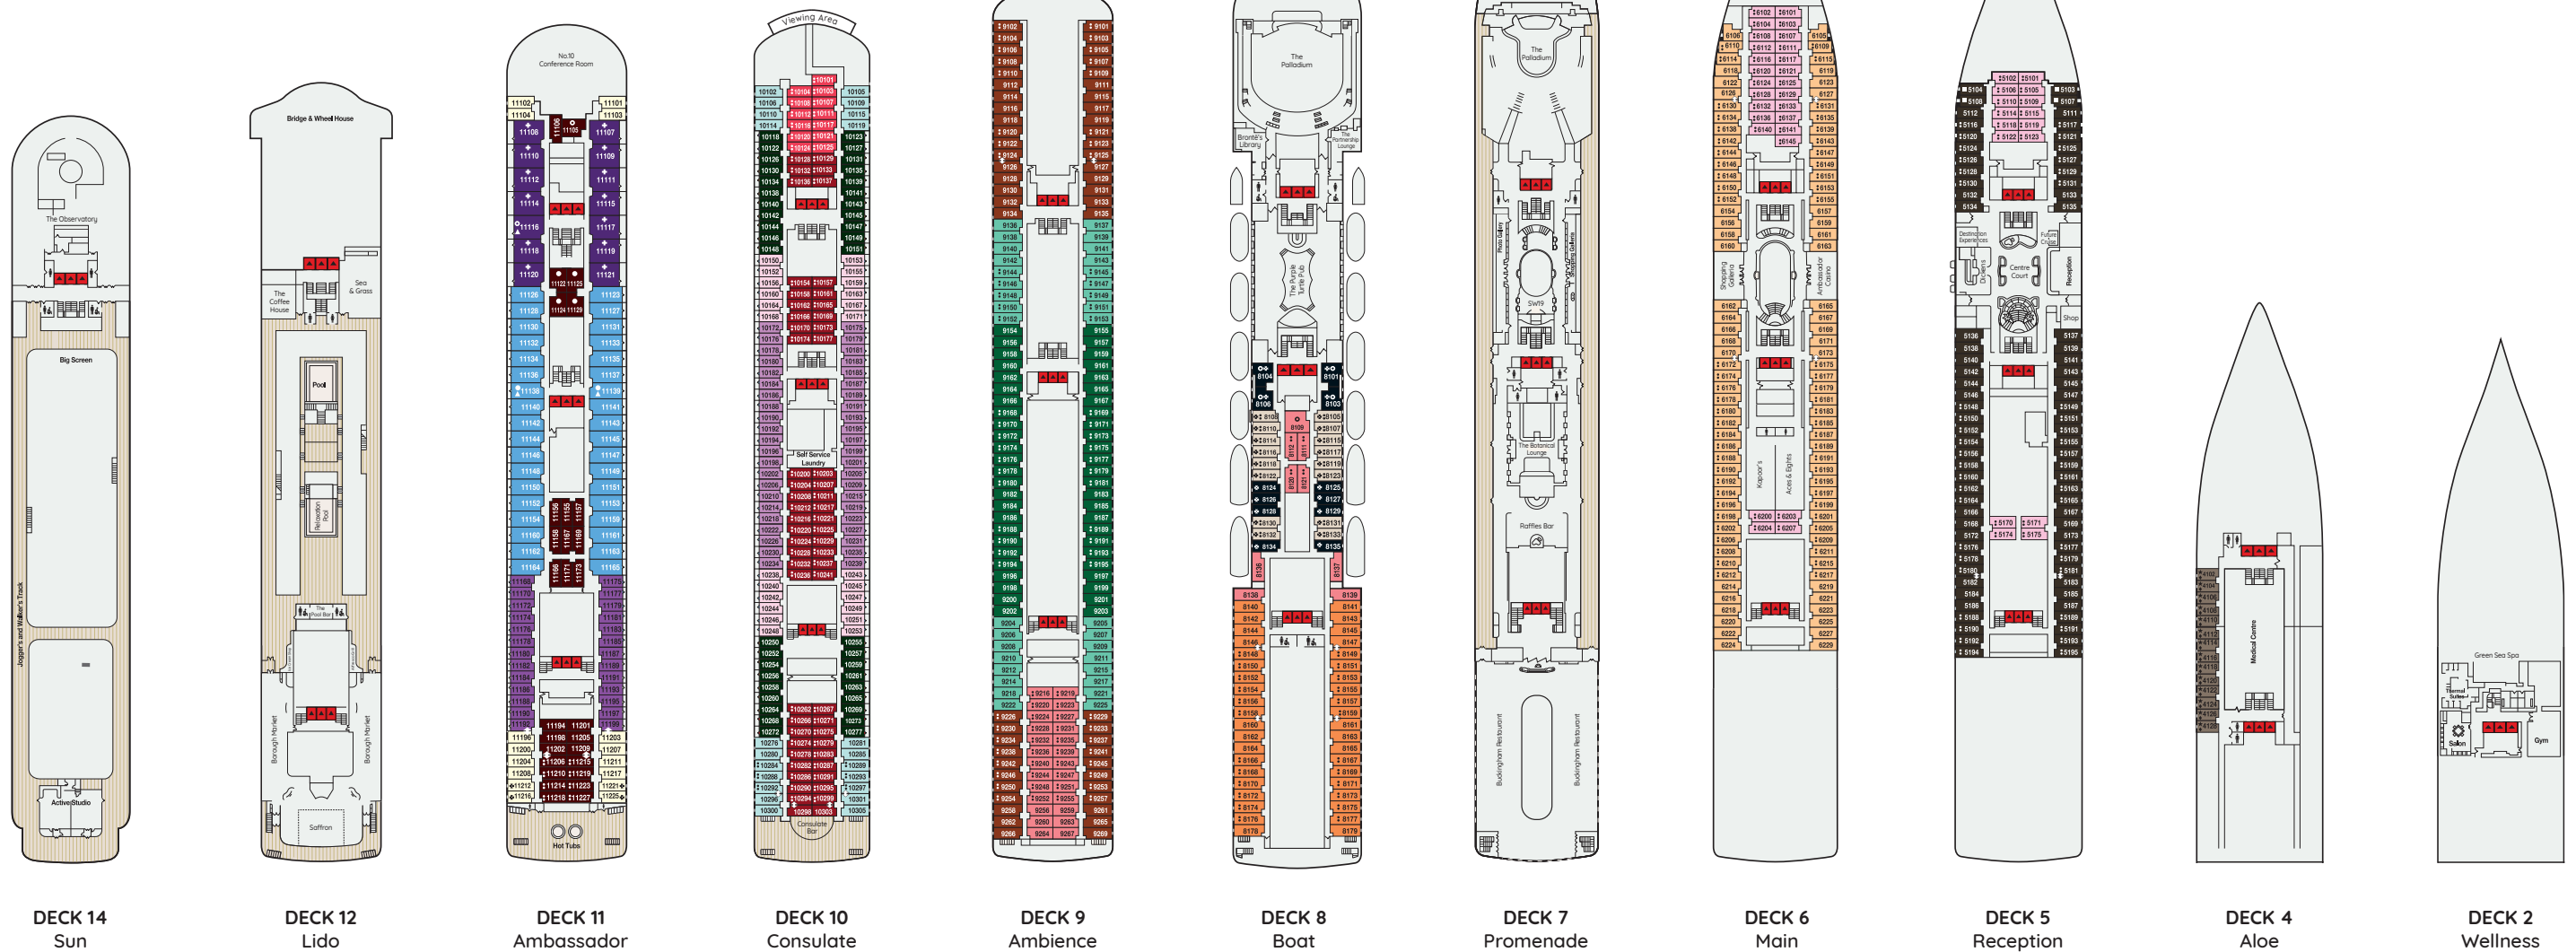

# Ambience Deck Plan

FORWARD

AFT

## CABIN CATEGORY LEGEND

	Cat DS De Luxe Suite \ Ambassador Deck 11
	Cat SJS Superior Junior Suite \ Ambassador Deck 11
	Cat 16 Premium Balcony \ Ambassador Deck 11
	Cat 15 Superior Plus Balcony \ Consulate Deck 10
	Cat 15S Superior Plus Single Balcony \ Consulate Deck 10
	Cat 14 Superior Balcony \ Consulate Deck 10
	Cat 12 Premium Twin \ Ambience Deck 9
	Cat 12S Premium Single \ Ambassador Deck 11
	Cat 11 Superior Plus Twin \ Ambience Deck 9
	Cat 10S Superior Single \ Consulate Deck 10
	Cat 9 Superior Twin \ Ambience Deck 9
	Cat 8 Standard Plus Twin \ Boat Deck 8
	Cat 7 Standard Twin \ Main Deck 6
	Cat 6 Standard Twin \ Reception Deck 5
	Cat 6S Standard Single \ Aloe Deck 4
	Cat 6C Standard Twin \ Boat Deck 8
	Cat 6B Standard Twin \ Boat Deck 8
	Cat 4 Premium Twin (Inner) \ Ambassador Deck 11
	Cat 3 Superior Twin (Inner) \ Consulate Deck 10
	Cat 3S Superior Single (Inner) \ Consulate Deck 10
	Cat 2 Standard Plus Twin (Inner) \ Ambience Deck 9 \ Boat Deck 8
	Cat 1 Standard Twin (Inner) \ Main Deck 6 \ Aloe Deck 4

## SYMBOL LEGEND

- Third berths available
- Third and/or fourth berths (ceiling wall mounted)
- ◆ Room with porthole
- + Additional sofa bed/rollaway bed
- ★ Two berth  
Cat 6S: one lower, one upper berth - certain cabins are bunk bed configuration
- ◇ Interconnecting cabins
- ✳ Obstructed view
- Wheelchair-accessible room  
Includes wider doorways (to accommodate a wheelchair), no thresholds into the bathroom and more handrails around the bathroom. Wheelchair-accessible rooms are twin only.
- ▲ Room does not have a bathtub - Cat JS and DS only
- Fixed queen-size bed, cannot be converted to twin beds
- ♿ Public toilet
- ♿ Wheelchair-accessible toilet
- Lift

All categories with ocean view unless stated. Cabins that are partially/fully obstructed are marked \*. All single cabins can convert to twin bedded. Most twin cabins convert to double bedded