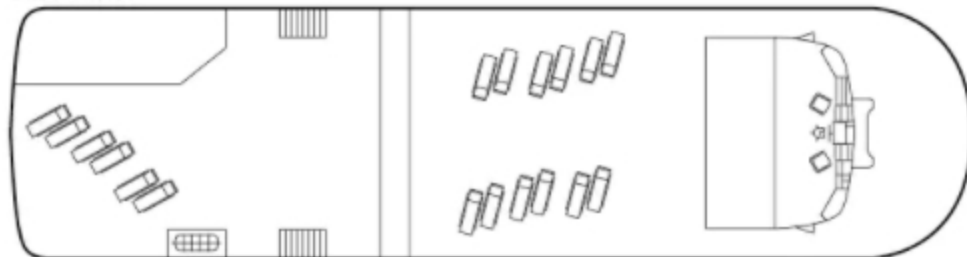

# Deck Plans

Princess Eleganza – Adriatic Coastal Cruise

SUN DECK

PROMENADE DECK

UPPER DECK

MAIN DECK

-  CATEGORY A
-  CATEGORY B
-  CATEGORY C
-  CATEGORY D
-  CATEGORY E
-  CATEGORY F
-  CATEGORY S (Single)

TECHNICAL DATA –  
Princess Eleganza  
Built: 2015  
Length: 47 metres  
Cabins: 19  
Passengers: 36