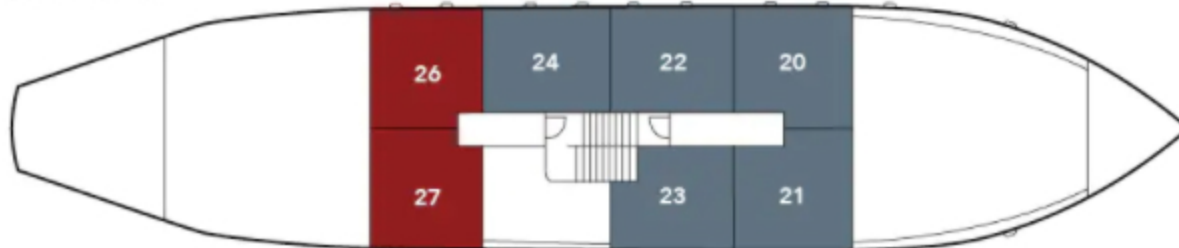

# Deck Plans

Princess Eleganza – Adriatic Coastal Cruise

SUN DECK

PROMENADE DECK

UPPER DECK

MAIN DECK

-  CATEGORY A
-  CATEGORY B
-  CATEGORY C
-  CATEGORY D
-  CATEGORY E
-  CATEGORY F
-  CATEGORY S (Single)

TECHNICAL DATA –  
Princess Eleganza  
Built: 2015  
Length: 47 metres  
Cabins: 19  
Passengers: 36