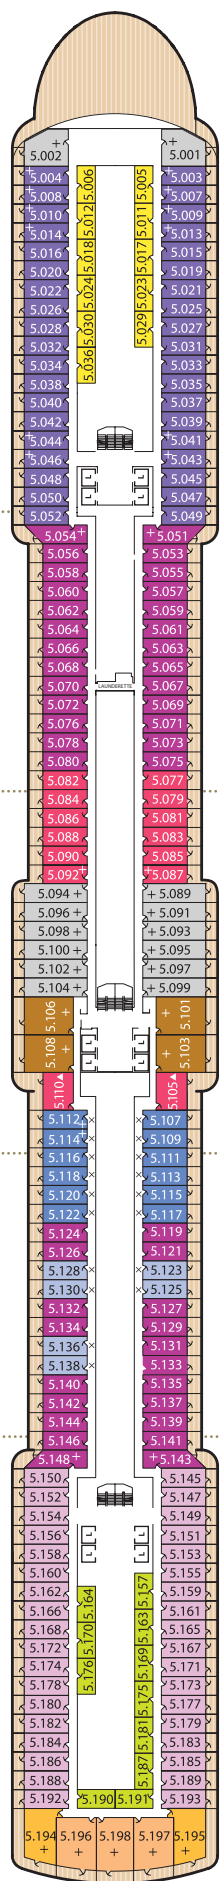

Deck 5 (High)