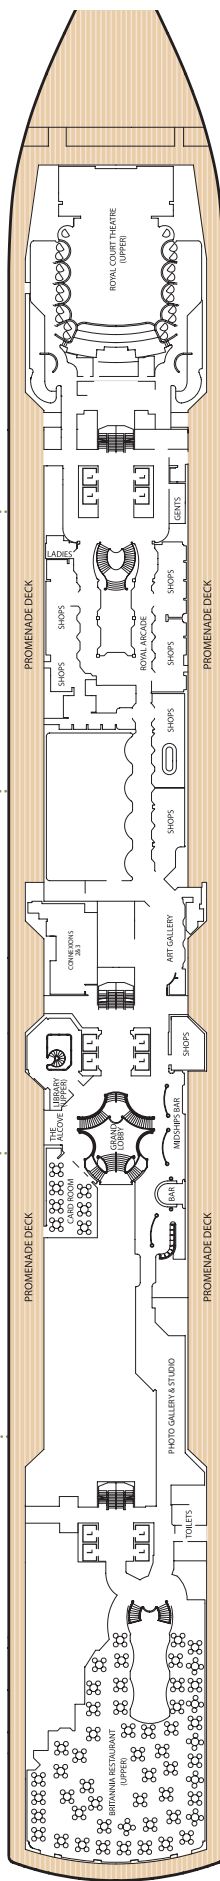

Deck 3

Forward

Mid Forward

Midships

Mid Aft

Aft