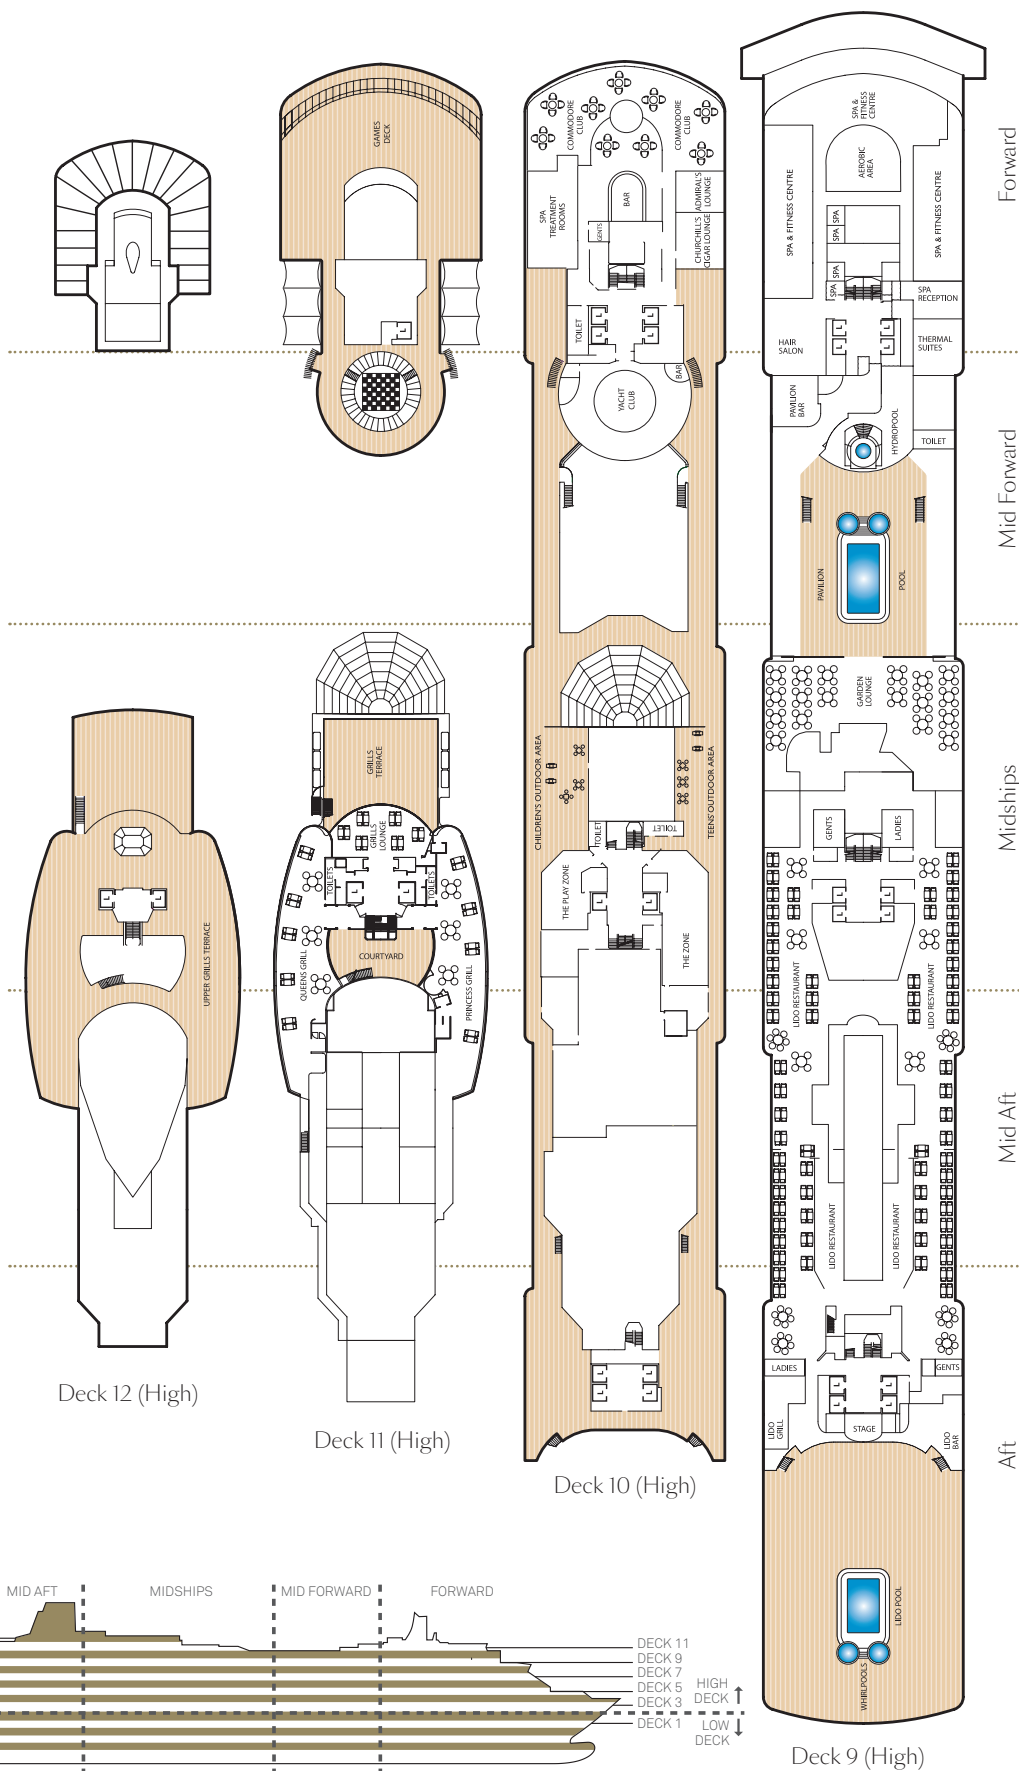

Queen Elizabeth deck plans.

Ship facts	
Entered Service:	2010
Country of Registry:	Bermuda
Service Speed:	21.7 knots
Max Speed:	23.7 knots
Guest Capacity:	2,081
No. of Crew:	911
Length Overall:	964.5 feet
Width:	106 feet
Draft:	25.9 feet

View Queen Elizabeth stateroom accommodation and virtual tours online at cunard.com/qe

Stateroom Category

Grand Suites

Aft High Decks 6,7 **Q1**

Master Suites

Midships High Deck 7 **Q2**

Penthouse

Midships High Decks 4,5,6,8 **Q3**

Midships/Aft High Deck 7 **Q4**

Queens Suites

Aft High Decks 4,5,8 **Q5**

Forward/Aft High Decks 4,5,7,8 **Q6**

Princess Suites

Midships High Decks 7,8 **P1**

Midships/Forward High Decks 4,5,6 **P2**

Club Balcony

Deck 8 (High)

Deck 7 (High)

Deck 6 (High)

Deck 5 (High)

Deck 4 (High)

Deck 3

Deck 2 (Low)

Deck 1 (Low)