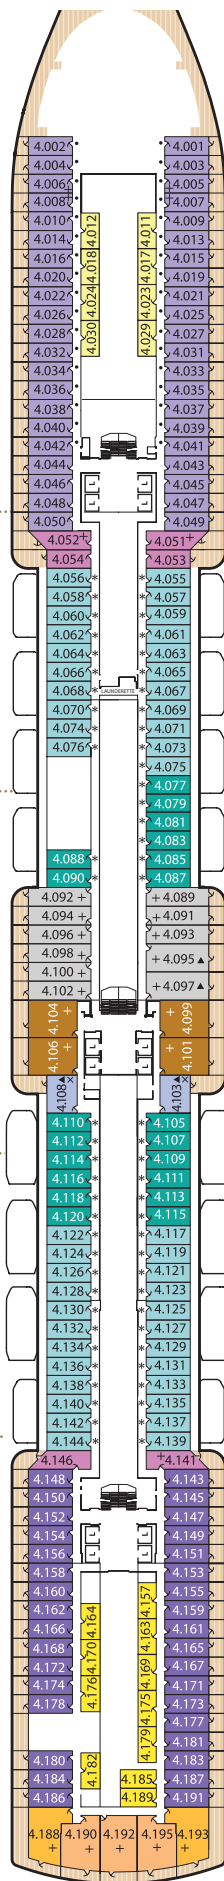

Deck 4 (High)