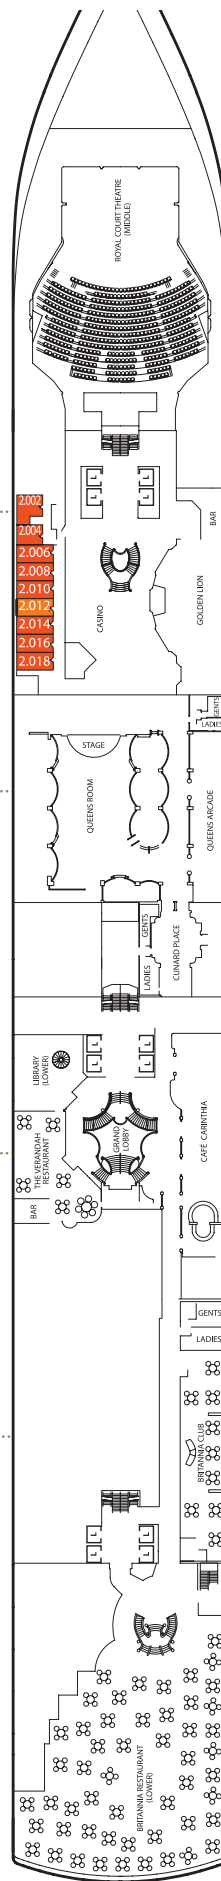

Deck 2 (Low)