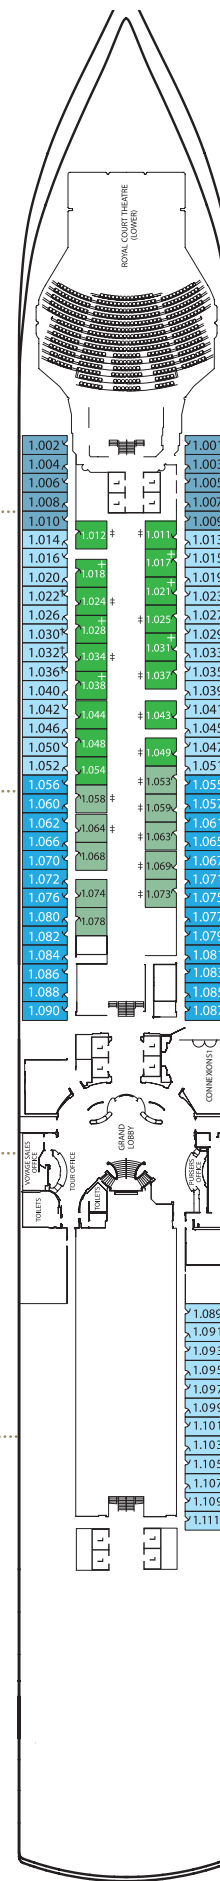

Deck 1 (Low)

Forward

Mid Forward

Midships

Mid Aft

Aft