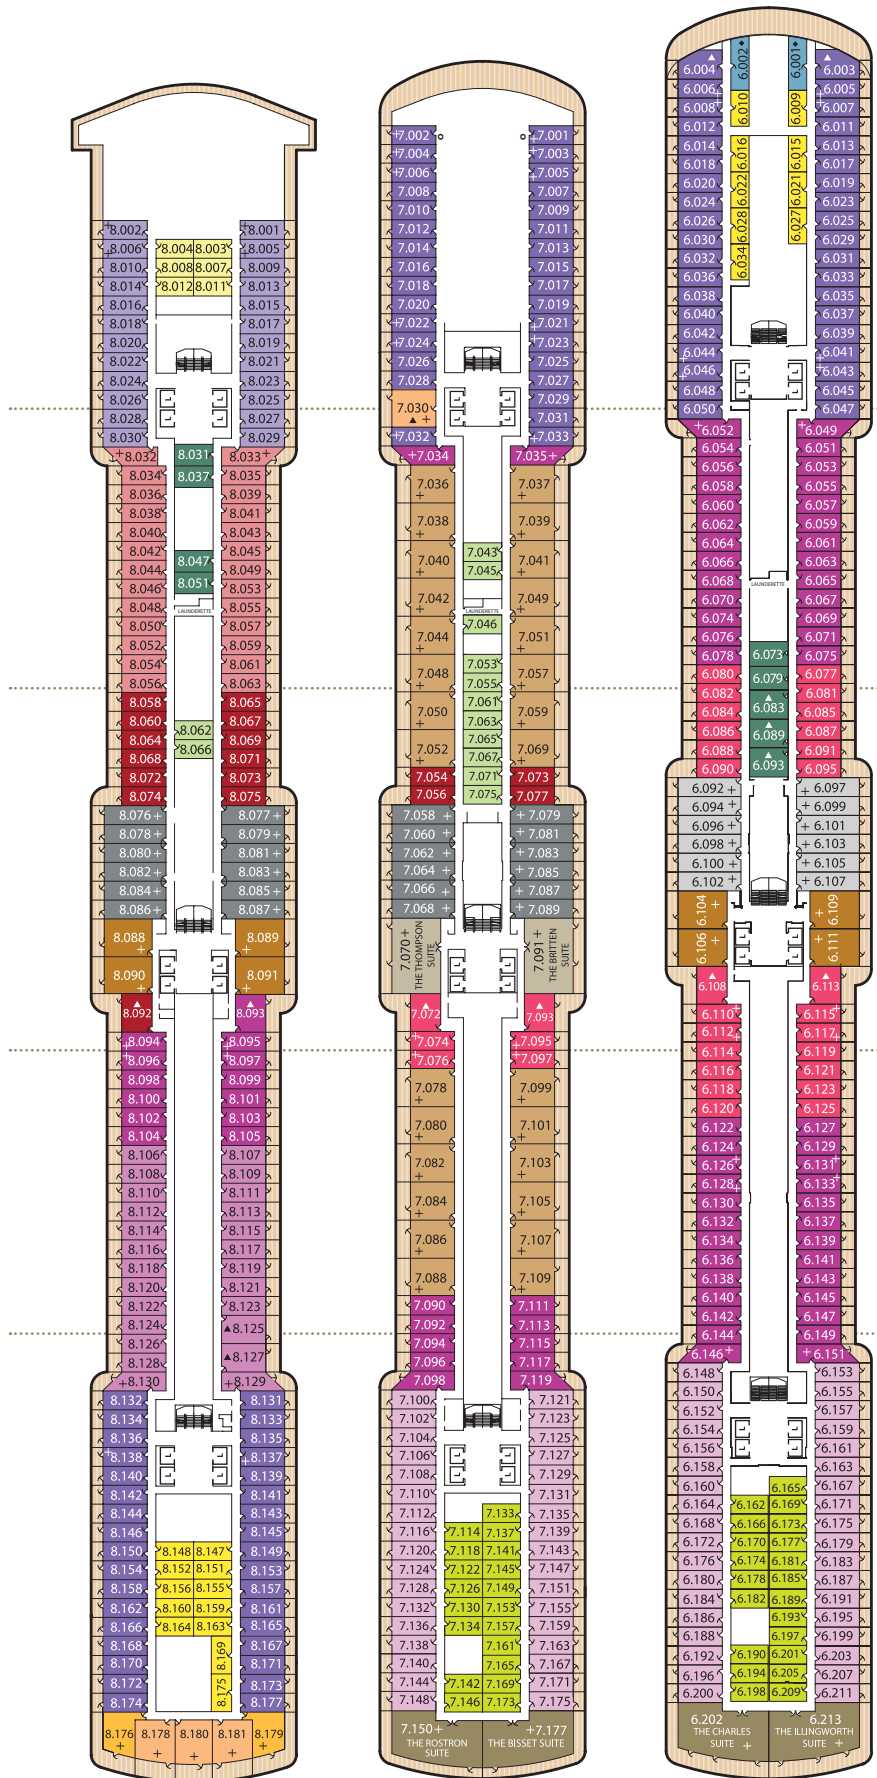

Queen Elizabeth deck plans.

Ship facts	
Entered Service:	2010
Country of Registry:	Bermuda
Service Speed:	21.7 knots
Max Speed:	23.7 knots
Guest Capacity:	2,081
No. of Crew:	911
Length Overall:	964.5 feet
Width:	106 feet
Draft:	25.9 feet

Standard Inside

Midships High Decks 7,8 **IA**

Aft High Decks 5,6,7 **ID**

Forward/Aft High Decks 4,5,6,8 **IE**

Forward High Decks 4,8 **IF**

Single

Oceanview Midships, Low Deck 2 **KC**

Inside Midships, Low Deck 2 **LC**

Key to symbols

- L Lift
- † Indicates 2 lower berths and 1 upper berth
- + Indicates 3rd berth is a single sofa bed
- † Indicates 3rd and 4th berth are a single sofa bed and one upper bed
- ¥ Indicates 3rd and 4th berths are single sofa beds
- * Staterooms have views obstructed by lifeboats
- X Views partially obstructed by lifeboat mechanism
- ▲ Wheelchair accessible
- Staterooms 7.001 & 7.002 shaded by Bridge Wings
- ◆ Staterooms 6.003 & 6.004 have forward facing ocean views
- Staterooms 4.001-4.042, Deck 4 Forward, have metal fronted balconies

Deck 8 (High)

Deck 7 (High)

Deck 6 (High)

Deck 5 (High)

Deck 4 (High)

Deck 3

Deck 2 (Low)

Deck 1 (Low)