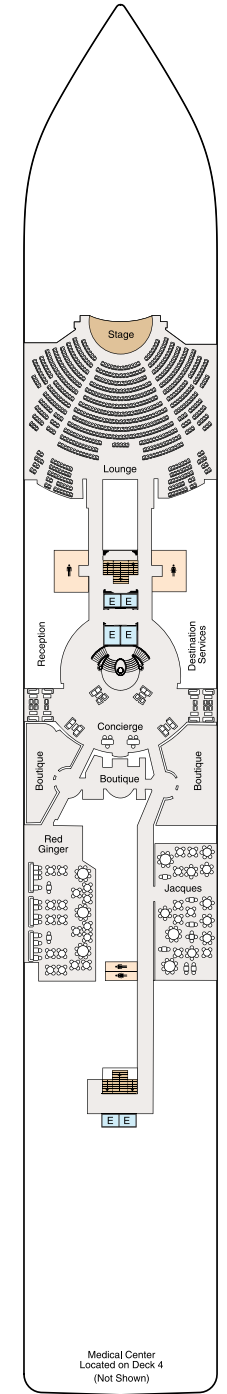

SYMBOL LEGEND

- ♣ Restrooms
- E Elevator
- ♣ Launderette
- || Connecting Staterooms
- ♣ Wheelchair Accessible
- ★ Triple with Sofabed
- ◇ 3rd and 4th guest occupancy available upon request; 3rd guest only occupancy available upon request in Owner's Suites

STATEROOM COLOR LEGEND

- OS VS OC PH1 PH2 PH3 A1 A2 A3 A4
- B1 B2 B3 B4 C F G

DECK 16

- Golf Putting Greens
- Paddle Tennis
- Sun Deck

DECK 15

- Horizons
- Fitness Track
- Shuffleboard
- Croquet/Bocce

DECK 14

DECK 11

- Bridge
- Laundry
- Executive Lounge
- Staterooms

DECK 10

- Laundry
- Staterooms

DECK 9

- Concierge Lounge
- Laundry
- Staterooms

DECK 8

- Laundry
- Staterooms