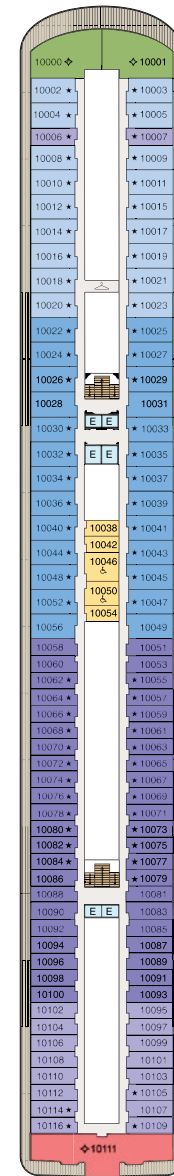

SYMBOL LEGEND

- ♣ Restrooms
- E Elevator
- ♣ Launderette
- || Connecting Staterooms
- ♣ Wheelchair Accessible
- ★ Triple with Sofabed
- ◇ 3rd and 4th guest occupancy available upon request; 3rd guest only occupancy available upon request in Owner's Suites

STATEROOM COLOR LEGEND

- OS VS OC PH1 PH2 PH3 A1 A2 A3 A4
- B1 B2 B3 B4 C F G

DECK 16

- Golf Putting Greens
- Paddle Tennis
- Sun Deck

DECK 15

- Horizons
- Fitness Track
- Shuffleboard
- Croquet/Bocce

DECK 14

DECK 11

- Bridge
- Laundry
- Executive Lounge
- Staterooms

DECK 10

- Laundry
- Staterooms

DECK 9

- Concierge Lounge
- Laundry
- Staterooms

DECK 8

- Laundry
- Staterooms