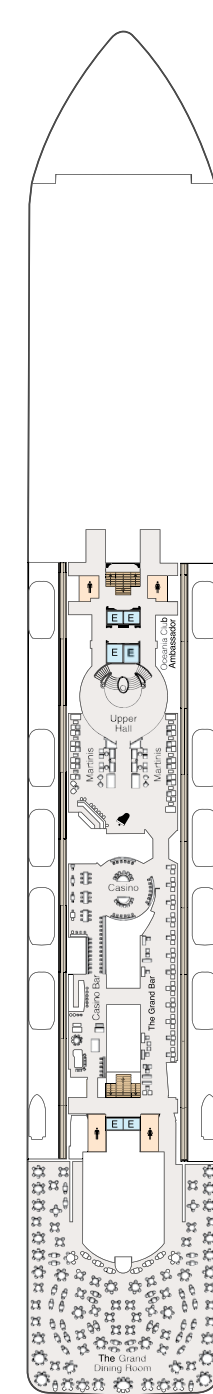

SYMBOL LEGEND

- ♣ Restrooms
- E Elevator
- ♣ Launderette
- || Connecting Staterooms
- ♣ Wheelchair Accessible
- ★ Triple with Sofabed
- ◇ 3rd and 4th guest occupancy available upon request; 3rd guest only occupancy available upon request in Owner's Suites

STATEROOM COLOR LEGEND

- OS VS OC PH1 PH2 PH3 A1 A2 A3 A4
- B1 B2 B3 B4 C F G

DECK 16

- Golf Putting Greens
- Paddle Tennis
- Sun Deck

DECK 15

- Horizons
- Fitness Track
- Shuffleboard
- Croquet/Bocce

DECK 14

DECK 11

- Bridge
- Laundry
- Executive Lounge
- Staterooms

DECK 10

- Laundry
- Staterooms

DECK 9

- Concierge Lounge
- Laundry
- Staterooms

DECK 8

- Laundry
- Staterooms