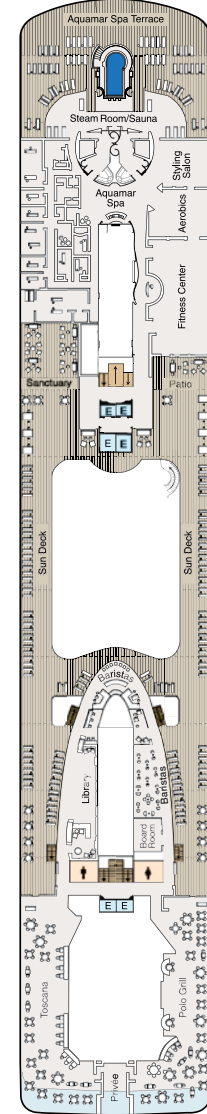

SYMBOL LEGEND

- ♣ Restrooms
- E Elevator
- ♣ Launderette
- || Connecting Staterooms
- ♣ Wheelchair Accessible
- ★ Triple with Sofabed
- ◇ 3rd and 4th guest occupancy available upon request; 3rd guest only occupancy available upon request in Owner's Suites

STATEROOM COLOR LEGEND

- OS VS OC PH1 PH2 PH3 A1 A2 A3 A4
- B1 B2 B3 B4 C F G

DECK 16

- Golf Putting Greens
- Paddle Tennis
- Sun Deck

DECK 15

- Horizons
- Fitness Track
- Shuffleboard
- Croquet/Bocce

DECK 14

DECK 11

- Bridge
- Laundry
- Executive Lounge
- Staterooms

DECK 10

- Laundry
- Staterooms

DECK 9

- Concierge Lounge
- Laundry
- Staterooms

DECK 8

- Laundry
- Staterooms

DECK 4

- Medical Center