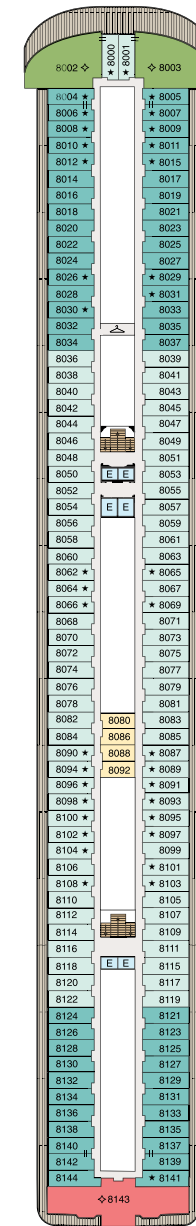

SYMBOL LEGEND

- ♣ Restrooms
- E Elevator
- ♣ Launderette
- || Connecting Staterooms
- ♣ Wheelchair Accessible
- ★ Triple with Sofabed
- ◇ 3rd and 4th guest occupancy available upon request; 3rd guest only occupancy available upon request in Owner's Suites

STATEROOM COLOR LEGEND

- OS VS OC PH1 PH2 PH3 A1 A2 A3 A4
- B1 B2 B3 B4 C F G

DECK 16

- Golf Putting Greens
- Paddle Tennis
- Sun Deck

DECK 15

- Horizons
- Fitness Track
- Shuffleboard
- Croquet/Bocce

DECK 14

DECK 11

- Bridge
- Laundry
- Executive Lounge
- Staterooms

DECK 10

- Laundry
- Staterooms

DECK 9

- Concierge Lounge
- Laundry
- Staterooms

DECK 8

- Laundry
- Staterooms