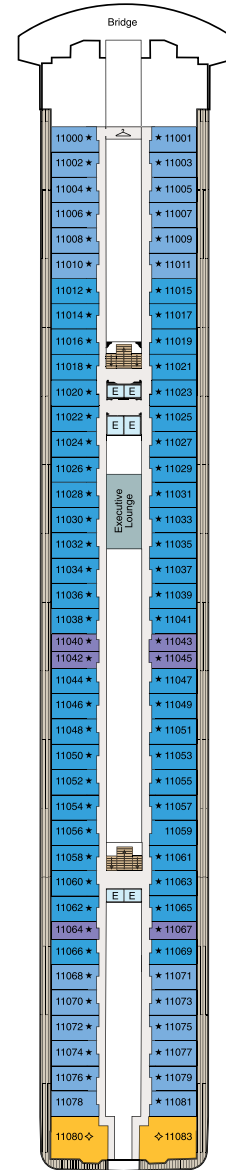

SYMBOL LEGEND

- ♣ Restrooms
- E Elevator
- ♣ Launderette
- || Connecting Staterooms
- ♣ Wheelchair Accessible
- ★ Triple with Sofabed
- ◇ 3rd and 4th guest occupancy available upon request; 3rd guest only occupancy available upon request in Owner's Suites

STATEROOM COLOR LEGEND

- OS VS OC PH1 PH2 PH3 A1 A2 A3 A4
- B1 B2 B3 B4 C F G

DECK 16

- Golf Putting Greens
- Paddle Tennis
- Sun Deck

DECK 15

- Horizons
- Fitness Track
- Shuffleboard
- Croquet/Bocce

DECK 14

DECK 11

- Bridge
- Laundry
- Executive Lounge
- Staterooms

DECK 10

- Laundry
- Staterooms

DECK 9

- Concierge Lounge
- Laundry
- Staterooms

DECK 8

- Laundry
- Staterooms

DECK 4

- Medical Center