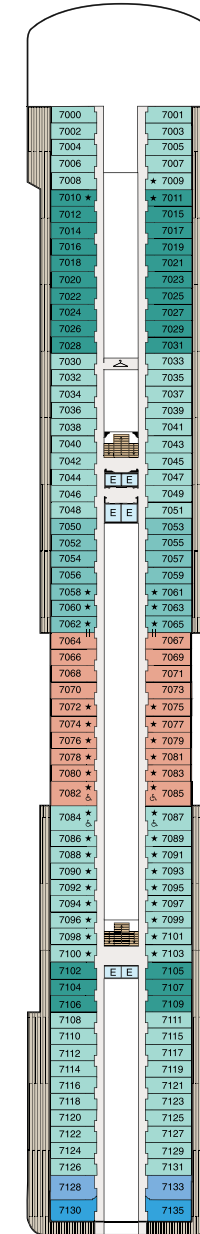

SYMBOL LEGEND

- ♣ Restrooms
- E Elevator
- ♣ Launderette
- || Connecting Staterooms
- ♣ Wheelchair Accessible
- ★ Triple with Sofabed
- ◇ 3rd and 4th guest occupancy available upon request; 3rd guest only occupancy available upon request in Owner's Suites

STATEROOM COLOR LEGEND

- OS VS OC PH1 PH2 PH3 A1 A2 A3 A4
- B1 B2 B3 B4 C F G

DECK 16

- Golf Putting Greens
- Paddle Tennis
- Sun Deck

DECK 15

- Horizons
- Fitness Track
- Shuffleboard
- Croquet/Bocce

DECK 14

DECK 11

- Bridge
- Laundry
- Executive Lounge
- Staterooms

DECK 10

- Laundry
- Staterooms

DECK 9

- Concierge Lounge
- Laundry
- Staterooms

DECK 8

- Laundry
- Staterooms