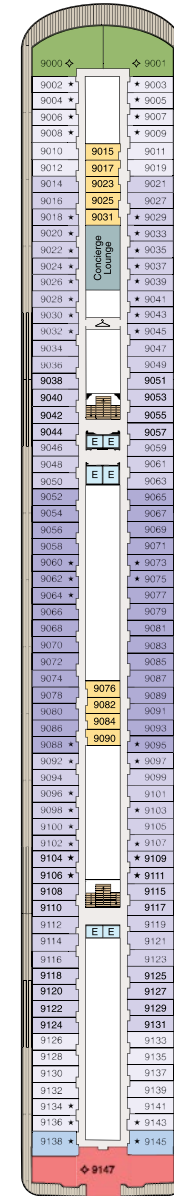

SYMBOL LEGEND

- ♣ Restrooms
- E Elevator
- ♣ Launderette
- || Connecting Staterooms
- ♣ Wheelchair Accessible
- ★ Triple with Sofabed
- ◇ 3rd and 4th guest occupancy available upon request; 3rd guest only occupancy available upon request in Owner's Suites

STATEROOM COLOR LEGEND

- OS VS OC PH1 PH2 PH3 A1 A2 A3 A4
- B1 B2 B3 B4 C F G

DECK 16

- Golf Putting Greens
- Paddle Tennis
- Sun Deck

DECK 15

- Horizons
- Fitness Track
- Shuffleboard
- Croquet/Bocce

DECK 14

DECK 11

- Bridge
- Laundry
- Executive Lounge
- Staterooms

DECK 10

- Laundry
- Staterooms

DECK 9

- Concierge Lounge
- Laundry
- Staterooms

DECK 8

- Laundry
- Staterooms