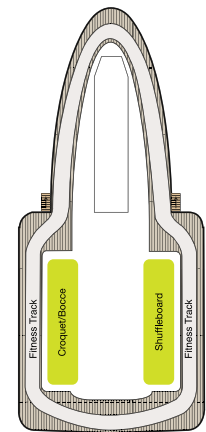

SYMBOL LEGEND

- ♣ Restrooms
- E Elevator
- ♣ Launderette
- || Connecting Staterooms
- ♣ Wheelchair Accessible
- ★ Triple with Sofabed
- ◇ 3rd and 4th guest occupancy available upon request; 3rd guest only occupancy available upon request in Owner's Suites

STATEROOM COLOR LEGEND

- OS VS OC PH1 PH2 PH3 A1 A2 A3 A4
- B1 B2 B3 B4 C F G

DECK 16

- Golf Putting Greens
- Paddle Tennis
- Sun Deck

DECK 15

- Horizons
- Fitness Track
- Shuffleboard
- Croquet/Bocce

DECK 14