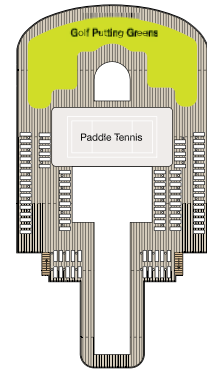

SYMBOL LEGEND

- ♣ Restrooms
- E Elevator
- ♣ Launderette
- || Connecting Staterooms
- ♣ Wheelchair Accessible
- ★ Triple with Sofabed
- ◇ 3rd and 4th guest occupancy available upon request; 3rd guest only occupancy available upon request in Owner's Suites

STATEROOM COLOR LEGEND

- OS VS OC PH1 PH2 PH3 A1 A2 A3 A4
- B1 B2 B3 B4 C F G

DECK 16

- Golf Putting Greens
- Paddle Tennis
- Sun Deck

DECK 15

- Horizons
- Fitness Track
- Shuffleboard
- Croquet/Bocce

DECK 14