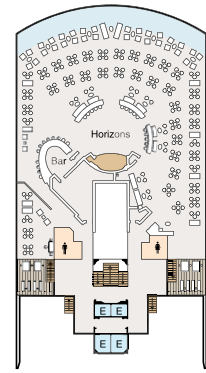

SYMBOL LEGEND

- ♣ Restrooms
- E Elevator
- ♣ Launderette
- || Connecting Staterooms
- ♣ Wheelchair Accessible
- ★ Triple with Sofabed
- ◇ 3rd and 4th guest occupancy available upon request; 3rd guest only occupancy available upon request in Owner's Suites

STATEROOM COLOR LEGEND

- OS VS OC PH1 PH2 PH3 A1 A2 A3 A4
- B1 B2 B3 B4 C F G

DECK 16

- Golf Putting Greens
- Paddle Tennis
- Sun Deck

DECK 15

- Horizons
- Fitness Track
- Shuffleboard
- Croquet/Bocce

DECK 14

DECK 4

- Medical Center