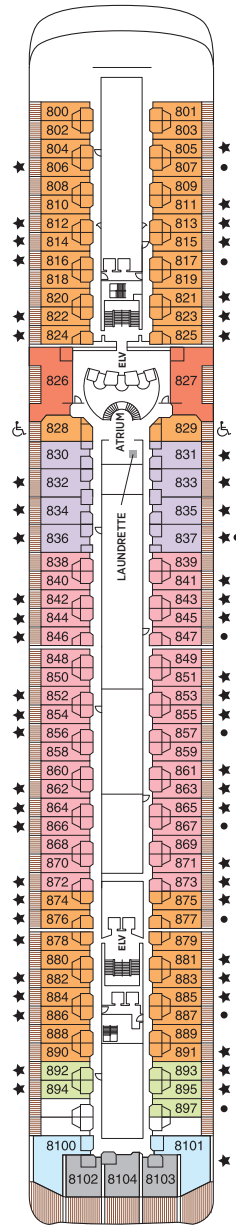

Seven Seas Mariner® DECK PLANS

OVERALL LENGTH . . . 709 ft.
 BEAM (WIDTH) 93 ft.
 DRAFT 21 ft.
 SUITES 341
 GUESTS 682
 CREW 445 International
 GUEST DECKS 8
 GROSS TONNAGE 48,075
 CRUISING SPEED 20 Knots
 SHIP'S REGISTRY Bahamas

- MS MASTER SUITE
- GS GRAND SUITE
- MN MARINER SUITE
- SS SEVEN SEAS SUITE
- HS HORIZON VIEW SUITE
- A PENTHOUSE SUITE
- B PENTHOUSE SUITE
- C PENTHOUSE SUITE
- D CONCIERGE SUITE
- E CONCIERGE SUITE
- F DELUXE VERANDA SUITE
- G DELUXE VERANDA SUITE
- H DELUXE VERANDA SUITE

DECK 5

DECK 6

DECK 7

DECK 8

DECK 9

DECK 10

DECK 11

DECK 12

- + 2-bedroom suite accommodates up to 6 guests
- Convertible sofa bed

- ♿ Wheelchair accessible suites 828, 829, 918, 919, 1012 and 1013 have shower stall instead of bathtub
- ★ Bathroom features a glass-enclosed shower instead of bathtub