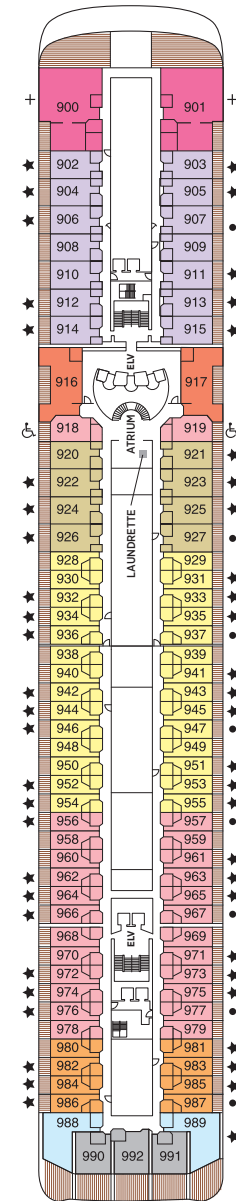

Seven Seas Mariner® DECK PLANS

OVERALL LENGTH . . . 709 ft.
 BEAM (WIDTH) 93 ft.
 DRAFT 21 ft.
 SUITES 341
 GUESTS 682
 CREW 445 International
 GUEST DECKS 8
 GROSS TONNAGE 48,075
 CRUISING SPEED 20 Knots
 SHIP'S REGISTRY Bahamas

- MS MASTER SUITE
- GS GRAND SUITE
- MN MARINER SUITE
- SS SEVEN SEAS SUITE
- HS HORIZON VIEW SUITE
- A PENTHOUSE SUITE
- B PENTHOUSE SUITE
- C PENTHOUSE SUITE
- D CONCIERGE SUITE
- E CONCIERGE SUITE
- F DELUXE VERANDA SUITE
- G DELUXE VERANDA SUITE
- H DELUXE VERANDA SUITE

DECK 5

DECK 6

DECK 7

DECK 8

DECK 9

DECK 10

DECK 11

DECK 12

- + 2-bedroom suite accommodates up to 6 guests
- Convertible sofa bed

- ♿ Wheelchair accessible suites 828, 829, 918, 919, 1012 and 1013 have shower stall instead of bathtub
- ★ Bathroom features a glass-enclosed shower instead of bathtub