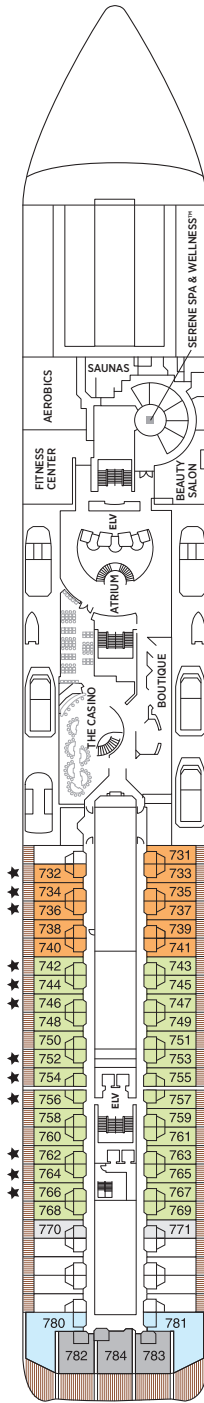

Seven Seas Mariner® DECK PLANS

OVERALL LENGTH . . . 709 ft.
 BEAM (WIDTH) 93 ft.
 DRAFT 21 ft.
 SUITES 341
 GUESTS 682
 CREW 445 International
 GUEST DECKS 8
 GROSS TONNAGE 48,075
 CRUISING SPEED 20 Knots
 SHIP'S REGISTRY Bahamas

- MS MASTER SUITE
- GS GRAND SUITE
- MN MARINER SUITE
- SS SEVEN SEAS SUITE
- HS HORIZON VIEW SUITE
- A PENTHOUSE SUITE
- B PENTHOUSE SUITE
- C PENTHOUSE SUITE
- D CONCIERGE SUITE
- E CONCIERGE SUITE
- F DELUXE VERANDA SUITE
- G DELUXE VERANDA SUITE
- H DELUXE VERANDA SUITE

DECK 5

DECK 6

DECK 7

DECK 8

DECK 9

DECK 10

DECK 11

DECK 12

- + 2-bedroom suite accommodates up to 6 guests
- Convertible sofa bed

- ♿ Wheelchair accessible suites 828, 829, 918, 919, 1012 and 1013 have shower stall instead of bathtub
- ★ Bathroom features a glass-enclosed shower instead of bathtub