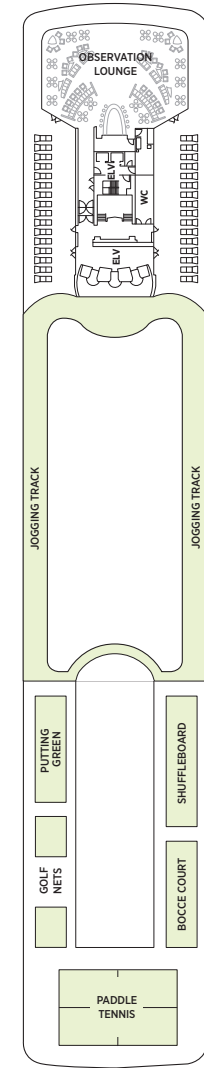

Seven Seas Mariner® DECK PLANS

OVERALL LENGTH . . . 709 ft.
 BEAM (WIDTH) 93 ft.
 DRAFT 21 ft.
 SUITES 341
 GUESTS 682
 CREW 445 International
 GUEST DECKS 8
 GROSS TONNAGE 48,075
 CRUISING SPEED 20 Knots
 SHIP'S REGISTRY Bahamas

- MS MASTER SUITE
- GS GRAND SUITE
- MN MARINER SUITE
- SS SEVEN SEAS SUITE
- HS HORIZON VIEW SUITE
- A PENTHOUSE SUITE
- B PENTHOUSE SUITE
- C PENTHOUSE SUITE
- D CONCIERGE SUITE
- E CONCIERGE SUITE
- F DELUXE VERANDA SUITE
- G DELUXE VERANDA SUITE
- H DELUXE VERANDA SUITE

DECK 5

DECK 6

DECK 7

DECK 8

DECK 9

DECK 10

DECK 11

DECK 12

- + 2-bedroom suite accommodates up to 6 guests
- Convertible sofa bed

- ♿ Wheelchair accessible suites 828, 829, 918, 919, 1012 and 1013 have shower stall instead of bathtub
- ★ Bathroom features a glass-enclosed shower instead of bathtub