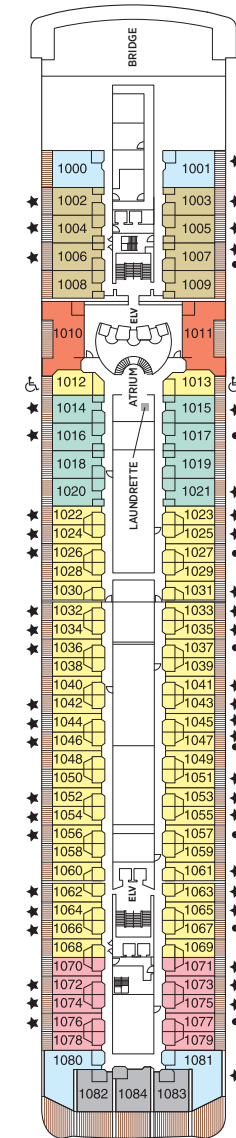

Seven Seas Mariner® DECK PLANS

OVERALL LENGTH . . . 709 ft.
 BEAM (WIDTH) 93 ft.
 DRAFT 21 ft.
 SUITES 341
 GUESTS 682
 CREW 445 International
 GUEST DECKS 8
 GROSS TONNAGE 48,075
 CRUISING SPEED 20 Knots
 SHIP'S REGISTRY Bahamas

- MS MASTER SUITE
- GS GRAND SUITE
- MN MARINER SUITE
- SS SEVEN SEAS SUITE
- HS HORIZON VIEW SUITE
- A PENTHOUSE SUITE
- B PENTHOUSE SUITE
- C PENTHOUSE SUITE
- D CONCIERGE SUITE
- E CONCIERGE SUITE
- F DELUXE VERANDA SUITE
- G DELUXE VERANDA SUITE
- H DELUXE VERANDA SUITE

DECK 5

DECK 6

DECK 7

DECK 8

DECK 9

DECK 10

DECK 11

DECK 12

- + 2-bedroom suite accommodates up to 6 guests
- Convertible sofa bed

- ♿ Wheelchair accessible suites 828, 829, 918, 919, 1012 and 1013 have shower stall instead of bathtub
- ★ Bathroom features a glass-enclosed shower instead of bathtub