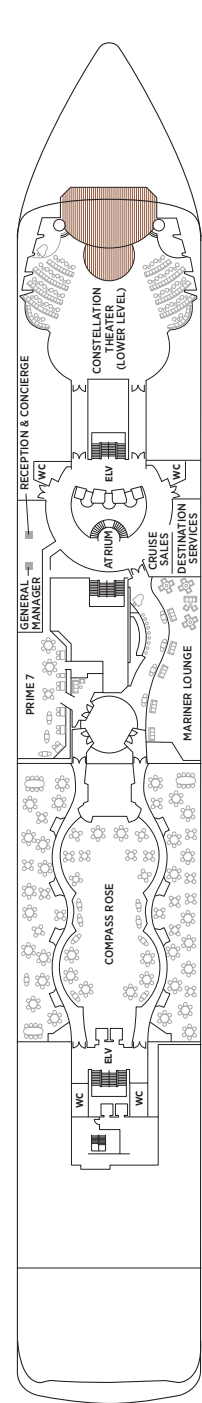

Seven Seas Mariner® DECK PLANS

OVERALL LENGTH . . . 709 ft.
 BEAM (WIDTH) 93 ft.
 DRAFT 21 ft.
 SUITES 341
 GUESTS 682
 CREW 445 International
 GUEST DECKS 8
 GROSS TONNAGE 48,075
 CRUISING SPEED 20 Knots
 SHIP'S REGISTRY Bahamas

- MS MASTER SUITE
- GS GRAND SUITE
- MN MARINER SUITE
- SS SEVEN SEAS SUITE
- HS HORIZON VIEW SUITE
- A PENTHOUSE SUITE
- B PENTHOUSE SUITE
- C PENTHOUSE SUITE
- D CONCIERGE SUITE
- E CONCIERGE SUITE
- F DELUXE VERANDA SUITE
- G DELUXE VERANDA SUITE
- H DELUXE VERANDA SUITE

DECK 5

DECK 6

DECK 7

DECK 8

DECK 9

DECK 10

DECK 11

DECK 12

- + 2-bedroom suite accommodates up to 6 guests
- Convertible sofa bed

- ♿ Wheelchair accessible suites 828, 829, 918, 919, 1012 and 1013 have shower stall instead of bathtub
- ★ Bathroom features a glass-enclosed shower instead of bathtub