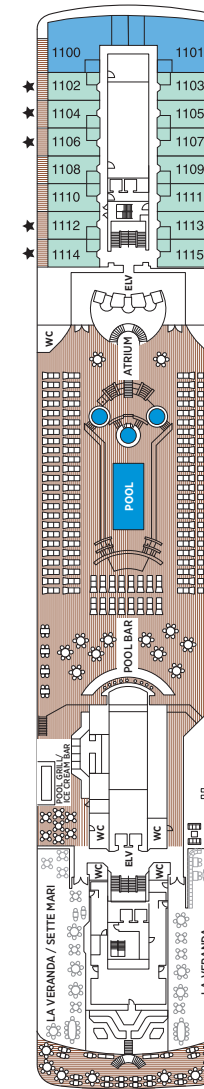

Seven Seas Mariner® DECK PLANS

OVERALL LENGTH . . . 709 ft.
 BEAM (WIDTH) 93 ft.
 DRAFT 21 ft.
 SUITES 341
 GUESTS 682
 CREW 445 International
 GUEST DECKS 8
 GROSS TONNAGE 48,075
 CRUISING SPEED 20 Knots
 SHIP'S REGISTRY Bahamas

- MS MASTER SUITE
- GS GRAND SUITE
- MN MARINER SUITE
- SS SEVEN SEAS SUITE
- HS HORIZON VIEW SUITE
- A PENTHOUSE SUITE
- B PENTHOUSE SUITE
- C PENTHOUSE SUITE
- D CONCIERGE SUITE
- E CONCIERGE SUITE
- F DELUXE VERANDA SUITE
- G DELUXE VERANDA SUITE
- H DELUXE VERANDA SUITE

DECK 5

DECK 6

DECK 7

DECK 8

DECK 9

DECK 10

DECK 11

DECK 12

- + 2-bedroom suite accommodates up to 6 guests
- Convertible sofa bed

- ♿ Wheelchair accessible suites 828, 829, 918, 919, 1012 and 1013 have shower stall instead of bathtub
- ★ Bathroom features a glass-enclosed shower instead of bathtub