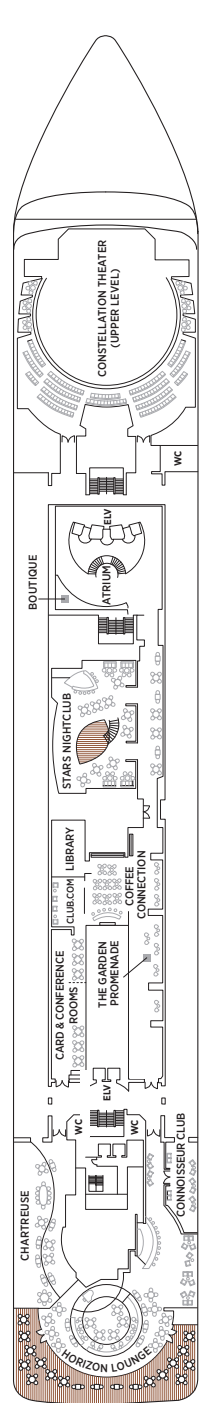

Seven Seas Mariner® DECK PLANS

OVERALL LENGTH . . . 709 ft.
 BEAM (WIDTH) 93 ft.
 DRAFT 21 ft.
 SUITES 341
 GUESTS 682
 CREW 445 International
 GUEST DECKS 8
 GROSS TONNAGE 48,075
 CRUISING SPEED 20 Knots
 SHIP'S REGISTRY Bahamas

- MS MASTER SUITE
- GS GRAND SUITE
- MN MARINER SUITE
- SS SEVEN SEAS SUITE
- HS HORIZON VIEW SUITE
- A PENTHOUSE SUITE
- B PENTHOUSE SUITE
- C PENTHOUSE SUITE
- D CONCIERGE SUITE
- E CONCIERGE SUITE
- F DELUXE VERANDA SUITE
- G DELUXE VERANDA SUITE
- H DELUXE VERANDA SUITE

DECK 5

DECK 6

DECK 7

DECK 8

DECK 9

DECK 10

DECK 11

DECK 12

- + 2-bedroom suite accommodates up to 6 guests
- Convertible sofa bed

- ♿ Wheelchair accessible suites 828, 829, 918, 919, 1012 and 1013 have shower stall instead of bathtub
- ★ Bathroom features a glass-enclosed shower instead of bathtub