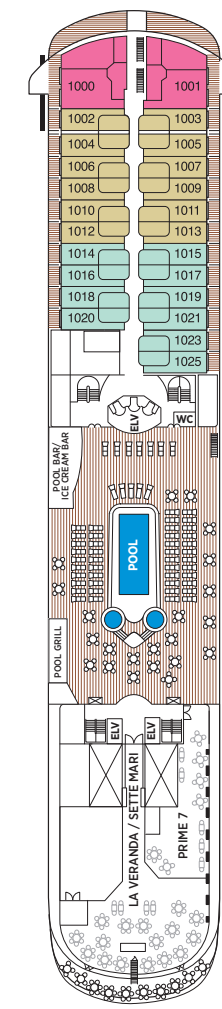

Seven Seas Navigator® DECK PLANS

OVERALL LENGTH 566 ft.
 BEAM (WIDTH) 81 ft.
 DRAFT 24 ft.
 SUITES 240
 GUESTS 480
 CREW 345 International
 GUEST DECKS 8
 GROSS TONNAGE 28,803
 CRUISING SPEED 20 Knots
 SHIP'S REGISTRY Bahamas

- MS MASTER SUITE
- GS GRAND SUITE
- NS NAVIGATOR SUITE
- A PENTHOUSE SUITE
- B PENTHOUSE SUITE
- C PENTHOUSE SUITE
- D CONCIERGE SUITE
- E DELUXE VERANDA SUITE
- F DELUXE VERANDA SUITE
- G DELUXE WINDOW SUITE
- H DELUXE WINDOW SUITE

DECK 5

DECK 6

DECK 7

DECK 8

DECK 9

DECK 10

DECK 11

DECK 12

- Convertible sofa bed
- ♿ Wheelchair accessible suites 832, 833, 928, and 929 have shower stall instead of bathtub
- Connecting suites

Up to one rollaway bed can be added to most suites, please inquire at time of booking.