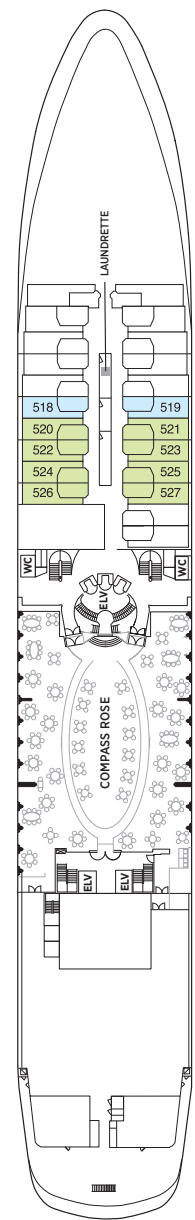

Seven Seas Navigator® DECK PLANS

OVERALL LENGTH 566 ft.
 BEAM (WIDTH) 81 ft.
 DRAFT 24 ft.
 SUITES 240
 GUESTS 480
 CREW 345 International
 GUEST DECKS 8
 GROSS TONNAGE 28,803
 CRUISING SPEED 20 Knots
 SHIP'S REGISTRY Bahamas

- MS MASTER SUITE
- GS GRAND SUITE
- NS NAVIGATOR SUITE
- A PENTHOUSE SUITE
- B PENTHOUSE SUITE
- C PENTHOUSE SUITE
- D CONCIERGE SUITE
- E DELUXE VERANDA SUITE
- F DELUXE VERANDA SUITE
- G DELUXE WINDOW SUITE
- H DELUXE WINDOW SUITE

DECK 5

DECK 6

DECK 7

DECK 8

DECK 9

DECK 10

DECK 11

DECK 12

- Convertible sofa bed
- ♿ Wheelchair accessible suites 832, 833, 928, and 929 have shower stall instead of bathtub
- Connecting suites

Up to one rollaway bed can be added to most suites, please inquire at time of booking.