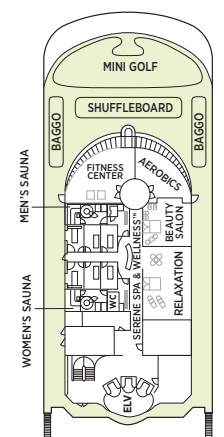

Seven Seas Navigator® DECK PLANS

OVERALL LENGTH 566 ft.
 BEAM (WIDTH) 81 ft.
 DRAFT 24 ft.
 SUITES 240
 GUESTS 480
 CREW 345 International
 GUEST DECKS 8
 GROSS TONNAGE 28,803
 CRUISING SPEED 20 Knots
 SHIP'S REGISTRY Bahamas

- MS MASTER SUITE
- GS GRAND SUITE
- NS NAVIGATOR SUITE
- A PENTHOUSE SUITE
- B PENTHOUSE SUITE
- C PENTHOUSE SUITE
- D CONCIERGE SUITE
- E DELUXE VERANDA SUITE
- F DELUXE VERANDA SUITE
- G DELUXE WINDOW SUITE
- H DELUXE WINDOW SUITE

DECK 5

DECK 6

DECK 7

DECK 8

DECK 9

DECK 10

DECK 11

DECK 12

- Convertible sofa bed
- ♿ Wheelchair accessible suites 832, 833, 928, and 929 have shower stall instead of bathtub
- Connecting suites

Up to one rollaway bed can be added to most suites, please inquire at time of booking.