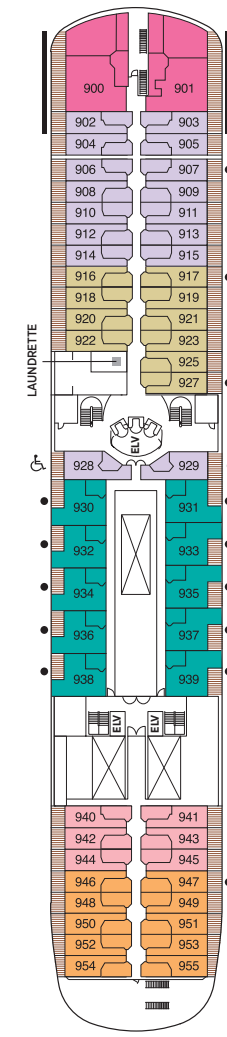

Seven Seas Navigator® DECK PLANS

OVERALL LENGTH 566 ft.
 BEAM (WIDTH) 81 ft.
 DRAFT 24 ft.
 SUITES 240
 GUESTS 480
 CREW 345 International
 GUEST DECKS 8
 GROSS TONNAGE 28,803
 CRUISING SPEED 20 Knots
 SHIP'S REGISTRY Bahamas

- MS MASTER SUITE
- GS GRAND SUITE
- NS NAVIGATOR SUITE
- A PENTHOUSE SUITE
- B PENTHOUSE SUITE
- C PENTHOUSE SUITE
- D CONCIERGE SUITE
- E DELUXE VERANDA SUITE
- F DELUXE VERANDA SUITE
- G DELUXE WINDOW SUITE
- H DELUXE WINDOW SUITE

DECK 5

DECK 6

DECK 7

DECK 8

DECK 9

DECK 10

DECK 11

DECK 12

- Convertible sofa bed
- ♿ Wheelchair accessible suites 832, 833, 928, and 929 have shower stall instead of bathtub
- Connecting suites

Up to one rollaway bed can be added to most suites, please inquire at time of booking.