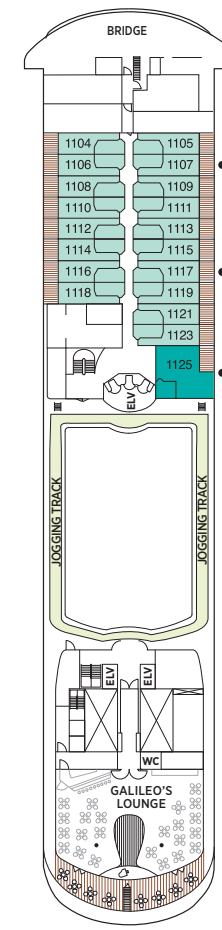

Seven Seas Navigator® DECK PLANS

OVERALL LENGTH 566 ft.
 BEAM (WIDTH) 81 ft.
 DRAFT 24 ft.
 SUITES 240
 GUESTS 480
 CREW 345 International
 GUEST DECKS 8
 GROSS TONNAGE 28,803
 CRUISING SPEED 20 Knots
 SHIP'S REGISTRY Bahamas

- MS MASTER SUITE
- GS GRAND SUITE
- NS NAVIGATOR SUITE
- A PENTHOUSE SUITE
- B PENTHOUSE SUITE
- C PENTHOUSE SUITE
- D CONCIERGE SUITE
- E DELUXE VERANDA SUITE
- F DELUXE VERANDA SUITE
- G DELUXE WINDOW SUITE
- H DELUXE WINDOW SUITE

DECK 5

DECK 6

DECK 7

DECK 8

DECK 9

DECK 10

DECK 11

DECK 12

- Convertible sofa bed
- ♿ Wheelchair accessible suites 832, 833, 928, and 929 have shower stall instead of bathtub
- Connecting suites

Up to one rollaway bed can be added to most suites, please inquire at time of booking.