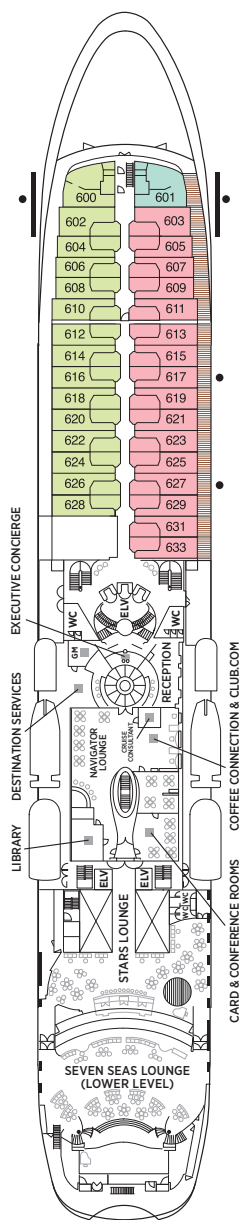

Seven Seas Navigator® DECK PLANS

OVERALL LENGTH 566 ft.
 BEAM (WIDTH) 81 ft.
 DRAFT 24 ft.
 SUITES 240
 GUESTS 480
 CREW 345 International
 GUEST DECKS 8
 GROSS TONNAGE 28,803
 CRUISING SPEED 20 Knots
 SHIP'S REGISTRY Bahamas

- MS MASTER SUITE
- GS GRAND SUITE
- NS NAVIGATOR SUITE
- A PENTHOUSE SUITE
- B PENTHOUSE SUITE
- C PENTHOUSE SUITE
- D CONCIERGE SUITE
- E DELUXE VERANDA SUITE
- F DELUXE VERANDA SUITE
- G DELUXE WINDOW SUITE
- H DELUXE WINDOW SUITE

DECK 5

DECK 6

DECK 7

DECK 8

DECK 9

DECK 10

DECK 11

DECK 12

- Convertible sofa bed
- ♿ Wheelchair accessible suites 832, 833, 928, and 929 have shower stall instead of bathtub
- Connecting suites

Up to one rollaway bed can be added to most suites, please inquire at time of booking.