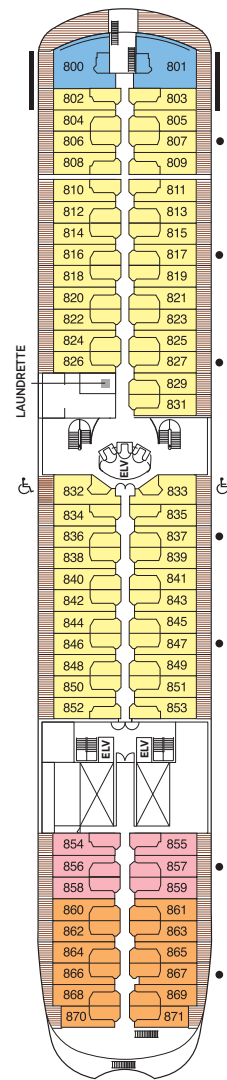

Seven Seas Navigator® DECK PLANS

OVERALL LENGTH 566 ft.
 BEAM (WIDTH) 81 ft.
 DRAFT 24 ft.
 SUITES 240
 GUESTS 480
 CREW 345 International
 GUEST DECKS 8
 GROSS TONNAGE 28,803
 CRUISING SPEED 20 Knots
 SHIP'S REGISTRY Bahamas

- MS MASTER SUITE
- GS GRAND SUITE
- NS NAVIGATOR SUITE
- A PENTHOUSE SUITE
- B PENTHOUSE SUITE
- C PENTHOUSE SUITE
- D CONCIERGE SUITE
- E DELUXE VERANDA SUITE
- F DELUXE VERANDA SUITE
- G DELUXE WINDOW SUITE
- H DELUXE WINDOW SUITE

DECK 5

DECK 6

DECK 7

DECK 8

DECK 9

DECK 10

DECK 11

DECK 12

- Convertible sofa bed
- ♿ Wheelchair accessible suites 832, 833, 928, and 929 have shower stall instead of bathtub
- Connecting suites

Up to one rollaway bed can be added to most suites, please inquire at time of booking.