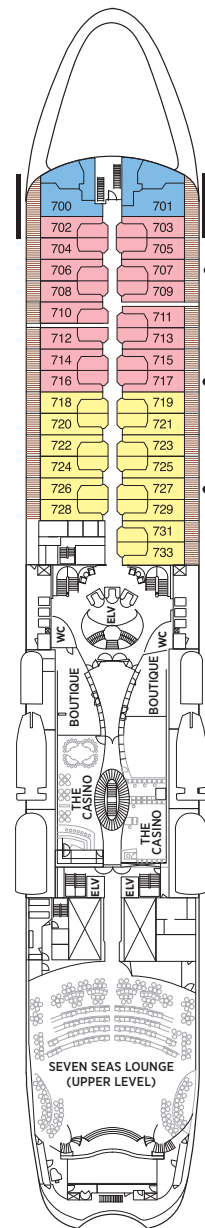

Seven Seas Navigator® DECK PLANS

OVERALL LENGTH 566 ft.
 BEAM (WIDTH) 81 ft.
 DRAFT 24 ft.
 SUITES 240
 GUESTS 480
 CREW 345 International
 GUEST DECKS 8
 GROSS TONNAGE 28,803
 CRUISING SPEED 20 Knots
 SHIP'S REGISTRY Bahamas

- MS MASTER SUITE
- GS GRAND SUITE
- NS NAVIGATOR SUITE
- A PENTHOUSE SUITE
- B PENTHOUSE SUITE
- C PENTHOUSE SUITE
- D CONCIERGE SUITE
- E DELUXE VERANDA SUITE
- F DELUXE VERANDA SUITE
- G DELUXE WINDOW SUITE
- H DELUXE WINDOW SUITE

DECK 5

DECK 6

DECK 7

DECK 8

DECK 9

DECK 10

DECK 11

DECK 12

- Convertible sofa bed
- ♿ Wheelchair accessible suites 832, 833, 928, and 929 have shower stall instead of bathtub
- Connecting suites

Up to one rollaway bed can be added to most suites, please inquire at time of booking.