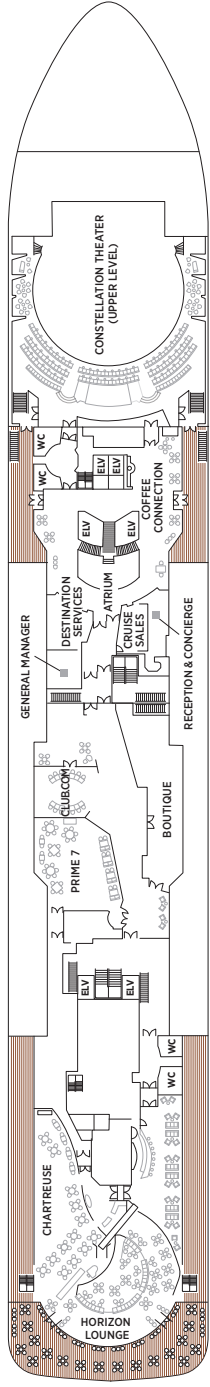

# Seven Seas Voyager® DECK PLANS

OVERALL LENGTH . . . . . 670 ft.  
 BEAM (WIDTH) . . . . . 94.5 ft.  
 DRAFT . . . . . 23 ft.  
 SUITES . . . . . 340  
 GUESTS . . . . . 680  
 CREW . . . . . 447 International  
 GUEST DECKS . . . . . 9  
 GROSS TONNAGE . . . . . 42,363  
 CRUISING SPEED . . . . . 20 Knots  
 SHIP'S REGISTRY . . . . . Bahamas

- MS MASTER SUITE
- GS GRAND SUITE
- VS VOYAGER SUITE
- SS SEVEN SEAS SUITE
- A PENTHOUSE SUITE
- B PENTHOUSE SUITE
- C PENTHOUSE SUITE
- D CONCIERGE SUITE
- E CONCIERGE SUITE
- F DELUXE VERANDA SUITE
- G DELUXE VERANDA SUITE
- H DELUXE VERANDA SUITE

DECK 4

DECK 5

DECK 6

DECK 7

DECK 8

DECK 9

DECK 10

DECK 11