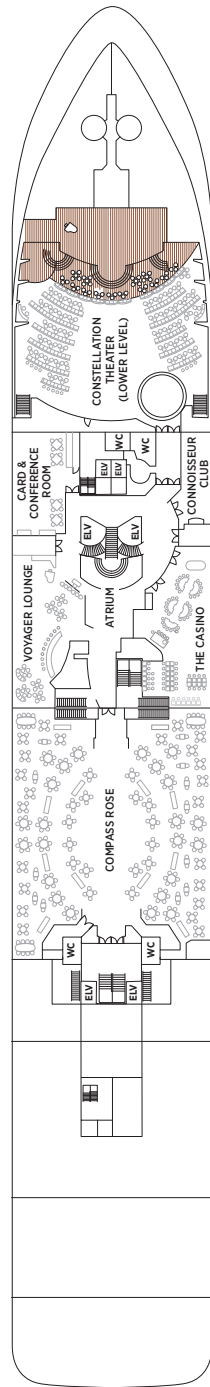

# Seven Seas Voyager® DECK PLANS

OVERALL LENGTH . . . . . 670 ft.  
 BEAM (WIDTH) . . . . . 94.5 ft.  
 DRAFT . . . . . 23 ft.  
 SUITES . . . . . 340  
 GUESTS . . . . . 680  
 CREW . . . . . 447 International  
 GUEST DECKS . . . . . 9  
 GROSS TONNAGE . . . . . 42,363  
 CRUISING SPEED . . . . . 20 Knots  
 SHIP'S REGISTRY . . . . . Bahamas

- MS MASTER SUITE
- GS GRAND SUITE
- VS VOYAGER SUITE
- SS SEVEN SEAS SUITE
- A PENTHOUSE SUITE
- B PENTHOUSE SUITE
- C PENTHOUSE SUITE
- D CONCIERGE SUITE
- E CONCIERGE SUITE
- F DELUXE VERANDA SUITE
- G DELUXE VERANDA SUITE
- H DELUXE VERANDA SUITE

DECK 4

DECK 5

DECK 6

DECK 7

DECK 8

DECK 9

DECK 10

DECK 11

DECK 12

- + 2-bedroom suite accommodates up to 6 guests
- Convertible sofa bed
- ♿ Wheelchair accessible suites 761, 762, 859 and 860 have shower stall instead of bathtub
- Connecting suites

Up to one rollaway bed can be added to most suites, please inquire at time of booking.