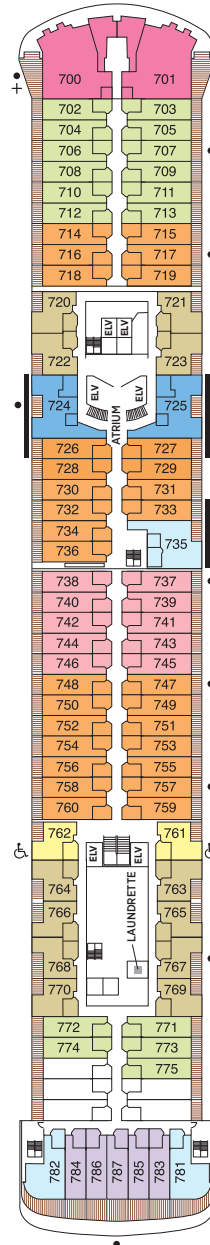

# Seven Seas Voyager® DECK PLANS

OVERALL LENGTH . . . . . 670 ft.  
 BEAM (WIDTH) . . . . . 94.5 ft.  
 DRAFT . . . . . 23 ft.  
 SUITES . . . . . 340  
 GUESTS . . . . . 680  
 CREW . . . . . 447 International  
 GUEST DECKS . . . . . 9  
 GROSS TONNAGE . . . . . 42,363  
 CRUISING SPEED . . . . . 20 Knots  
 SHIP'S REGISTRY . . . . . Bahamas

- MS MASTER SUITE
- GS GRAND SUITE
- VS VOYAGER SUITE
- SS SEVEN SEAS SUITE
- A PENTHOUSE SUITE
- B PENTHOUSE SUITE
- C PENTHOUSE SUITE
- D CONCIERGE SUITE
- E CONCIERGE SUITE
- F DELUXE VERANDA SUITE
- G DELUXE VERANDA SUITE
- H DELUXE VERANDA SUITE

DECK 4

DECK 5

DECK 6

DECK 7

DECK 8

DECK 9

DECK 10

DECK 11

DECK 12

- + 2-bedroom suite accommodates up to 6 guests
- Convertible sofa bed
- ♿ Wheelchair accessible suites 761, 762, 859 and 860 have shower stall instead of bathtub
- Connecting suites

Up to one rollaway bed can be added to most suites, please inquire at time of booking.