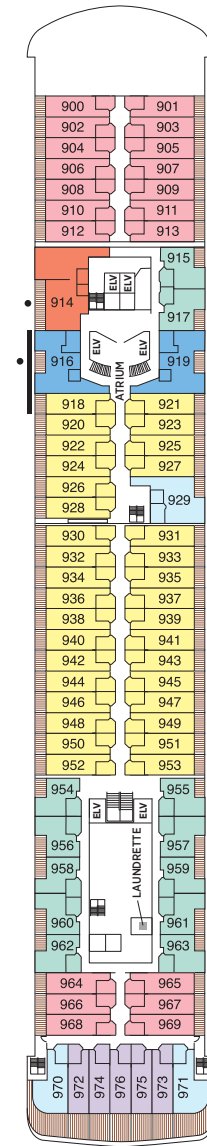

# Seven Seas Voyager® DECK PLANS

OVERALL LENGTH . . . . . 670 ft.  
 BEAM (WIDTH) . . . . . 94.5 ft.  
 DRAFT . . . . . 23 ft.  
 SUITES . . . . . 340  
 GUESTS . . . . . 680  
 CREW . . . . . 447 International  
 GUEST DECKS . . . . . 9  
 GROSS TONNAGE . . . . . 42,363  
 CRUISING SPEED . . . . . 20 Knots  
 SHIP'S REGISTRY . . . . . Bahamas

- MS MASTER SUITE
- GS GRAND SUITE
- VS VOYAGER SUITE
- SS SEVEN SEAS SUITE
- A PENTHOUSE SUITE
- B PENTHOUSE SUITE
- C PENTHOUSE SUITE
- D CONCIERGE SUITE
- E CONCIERGE SUITE
- F DELUXE VERANDA SUITE
- G DELUXE VERANDA SUITE
- H DELUXE VERANDA SUITE

DECK 4

DECK 5

DECK 6

DECK 7

DECK 8

DECK 9

DECK 10

DECK 11

DECK 12

- + 2-bedroom suite accommodates up to 6 guests
- Convertible sofa bed
- ♿ Wheelchair accessible suites 761, 762, 859 and 860 have shower stall instead of bathtub
- Connecting suites

Up to one rollaway bed can be added to most suites, please inquire at time of booking.