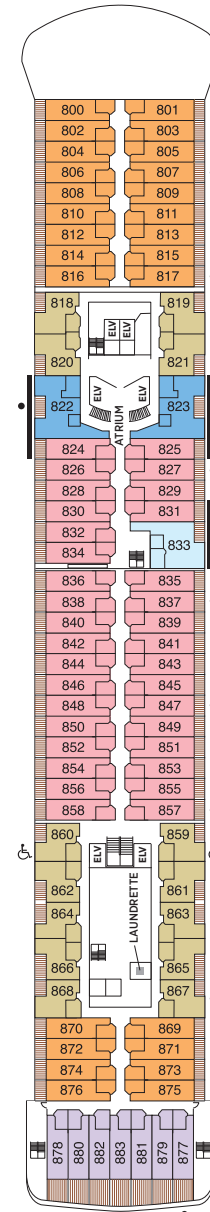

# Seven Seas Voyager® DECK PLANS

OVERALL LENGTH . . . . . 670 ft.  
 BEAM (WIDTH) . . . . . 94.5 ft.  
 DRAFT . . . . . 23 ft.  
 SUITES . . . . . 340  
 GUESTS . . . . . 680  
 CREW . . . . . 447 International  
 GUEST DECKS . . . . . 9  
 GROSS TONNAGE . . . . . 42,363  
 CRUISING SPEED . . . . . 20 Knots  
 SHIP'S REGISTRY . . . . . Bahamas

- MS MASTER SUITE
- GS GRAND SUITE
- VS VOYAGER SUITE
- SS SEVEN SEAS SUITE
- A PENTHOUSE SUITE
- B PENTHOUSE SUITE
- C PENTHOUSE SUITE
- D CONCIERGE SUITE
- E CONCIERGE SUITE
- F DELUXE VERANDA SUITE
- G DELUXE VERANDA SUITE
- H DELUXE VERANDA SUITE

DECK 4

DECK 5

DECK 6

DECK 7

DECK 8

DECK 9

DECK 10

DECK 11

DECK 12

- + 2-bedroom suite accommodates up to 6 guests
- Convertible sofa bed
- ♿ Wheelchair accessible suites 761, 762, 859 and 860 have shower stall instead of bathtub
- Connecting suites

Up to one rollaway bed can be added to most suites, please inquire at time of booking.