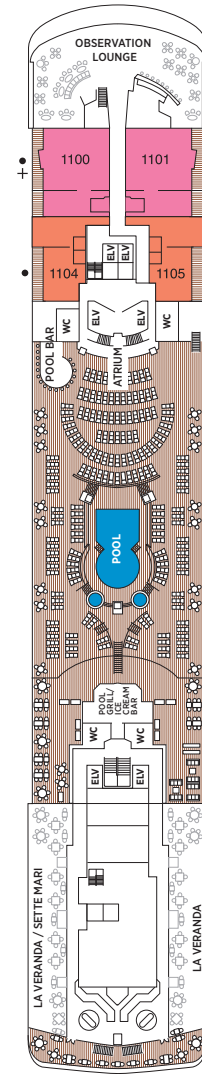

# Seven Seas Voyager® DECK PLANS

OVERALL LENGTH . . . . . 670 ft.  
 BEAM (WIDTH) . . . . . 94.5 ft.  
 DRAFT . . . . . 23 ft.  
 SUITES . . . . . 340  
 GUESTS . . . . . 680  
 CREW . . . . . 447 International  
 GUEST DECKS . . . . . 9  
 GROSS TONNAGE . . . . . 42,363  
 CRUISING SPEED . . . . . 20 Knots  
 SHIP'S REGISTRY . . . . . Bahamas

- MS MASTER SUITE
- GS GRAND SUITE
- VS VOYAGER SUITE
- SS SEVEN SEAS SUITE
- A PENTHOUSE SUITE
- B PENTHOUSE SUITE
- C PENTHOUSE SUITE
- D CONCIERGE SUITE
- E CONCIERGE SUITE
- F DELUXE VERANDA SUITE
- G DELUXE VERANDA SUITE
- H DELUXE VERANDA SUITE

DECK 4

DECK 5

DECK 6

DECK 7

DECK 8

DECK 9

DECK 10

DECK 11

DECK 12

- + 2-bedroom suite accommodates up to 6 guests
- Convertible sofa bed
- ♿ Wheelchair accessible suites 761, 762, 859 and 860 have shower stall instead of bathtub
- Connecting suites

Up to one rollaway bed can be added to most suites, please inquire at time of booking.