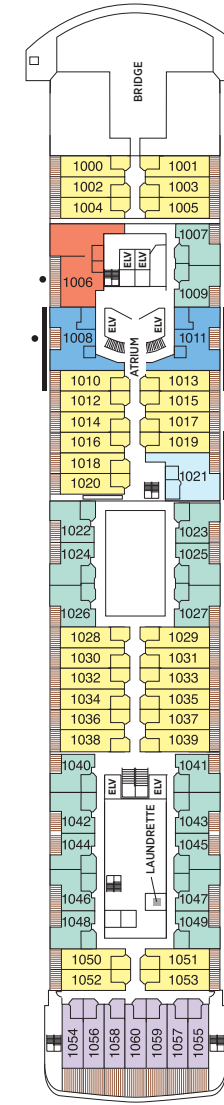

# Seven Seas Voyager® DECK PLANS

OVERALL LENGTH . . . . . 670 ft.  
 BEAM (WIDTH) . . . . . 94.5 ft.  
 DRAFT . . . . . 23 ft.  
 SUITES . . . . . 340  
 GUESTS . . . . . 680  
 CREW . . . . . 447 International  
 GUEST DECKS . . . . . 9  
 GROSS TONNAGE . . . . . 42,363  
 CRUISING SPEED . . . . . 20 Knots  
 SHIP'S REGISTRY . . . . . Bahamas

- MS MASTER SUITE
- GS GRAND SUITE
- VS VOYAGER SUITE
- SS SEVEN SEAS SUITE
- A PENTHOUSE SUITE
- B PENTHOUSE SUITE
- C PENTHOUSE SUITE
- D CONCIERGE SUITE
- E CONCIERGE SUITE
- F DELUXE VERANDA SUITE
- G DELUXE VERANDA SUITE
- H DELUXE VERANDA SUITE

DECK 4

DECK 5

DECK 6

DECK 7

DECK 8

DECK 9

DECK 10

DECK 11

DECK 12

- + 2-bedroom suite accommodates up to 6 guests
- Convertible sofa bed
- ♿ Wheelchair accessible suites 761, 762, 859 and 860 have shower stall instead of bathtub
- Connecting suites

Up to one rollaway bed can be added to most suites, please inquire at time of booking.