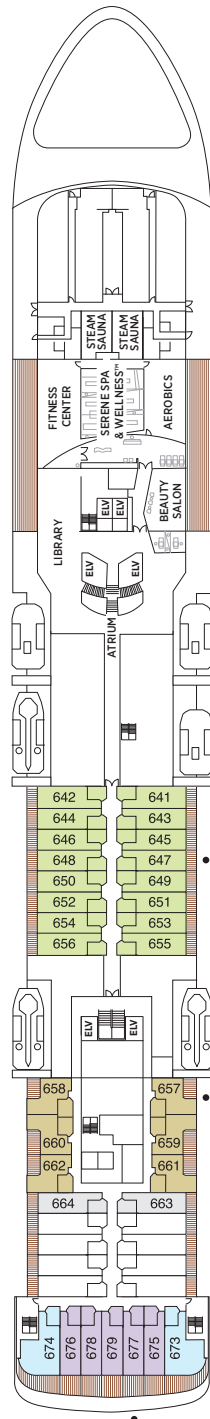

# Seven Seas Voyager® DECK PLANS

OVERALL LENGTH . . . . . 670 ft.  
 BEAM (WIDTH) . . . . . 94.5 ft.  
 DRAFT . . . . . 23 ft.  
 SUITES . . . . . 340  
 GUESTS . . . . . 680  
 CREW . . . . . 447 International  
 GUEST DECKS . . . . . 9  
 GROSS TONNAGE . . . . . 42,363  
 CRUISING SPEED . . . . . 20 Knots  
 SHIP'S REGISTRY . . . . . Bahamas

- MS MASTER SUITE
- GS GRAND SUITE
- VS VOYAGER SUITE
- SS SEVEN SEAS SUITE
- A PENTHOUSE SUITE
- B PENTHOUSE SUITE
- C PENTHOUSE SUITE
- D CONCIERGE SUITE
- E CONCIERGE SUITE
- F DELUXE VERANDA SUITE
- G DELUXE VERANDA SUITE
- H DELUXE VERANDA SUITE

DECK 4

DECK 5

DECK 6

DECK 7

DECK 8

DECK 9

DECK 10

DECK 11

DECK 12

- + 2-bedroom suite accommodates up to 6 guests
- Convertible sofa bed
- ♿ Wheelchair accessible suites 761, 762, 859 and 860 have shower stall instead of bathtub
- Connecting suites

Up to one rollaway bed can be added to most suites, please inquire at time of booking.