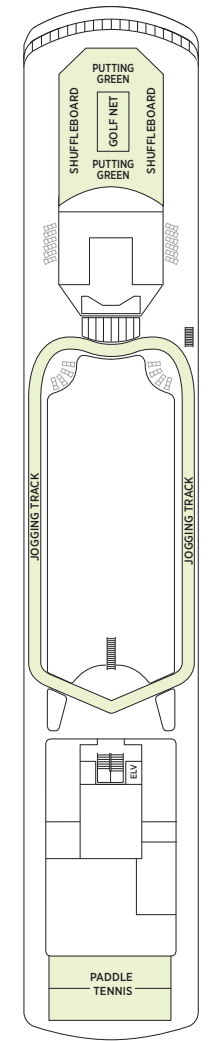

# Seven Seas Voyager® DECK PLANS

OVERALL LENGTH . . . . . 670 ft.  
 BEAM (WIDTH) . . . . . 94.5 ft.  
 DRAFT . . . . . 23 ft.  
 SUITES . . . . . 340  
 GUESTS . . . . . 680  
 CREW . . . . . 447 International  
 GUEST DECKS . . . . . 9  
 GROSS TONNAGE . . . . . 42,363  
 CRUISING SPEED . . . . . 20 Knots  
 SHIP'S REGISTRY . . . . . Bahamas

- MS MASTER SUITE
- GS GRAND SUITE
- VS VOYAGER SUITE
- SS SEVEN SEAS SUITE
- A PENTHOUSE SUITE
- B PENTHOUSE SUITE
- C PENTHOUSE SUITE
- D CONCIERGE SUITE
- E CONCIERGE SUITE
- F DELUXE VERANDA SUITE
- G DELUXE VERANDA SUITE
- H DELUXE VERANDA SUITE

DECK 4

DECK 5

DECK 6

DECK 7

DECK 8

DECK 9

DECK 10

DECK 11

DECK 12

- + 2-bedroom suite accommodates up to 6 guests
- Convertible sofa bed
- ♿ Wheelchair accessible suites 761, 762, 859 and 860 have shower stall instead of bathtub
- Connecting suites

Up to one rollaway bed can be added to most suites, please inquire at time of booking.