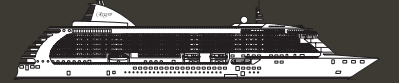

# Seven Seas Voyager® DECK PLANS

OVERALL LENGTH . . . . . 670 ft.  
 BEAM (WIDTH) . . . . . 94.5 ft.  
 DRAFT . . . . . 23 ft.  
 SUITES . . . . . 340  
 GUESTS . . . . . 680  
 CREW . . . . . 447 International  
 GUEST DECKS . . . . . 9  
 GROSS TONNAGE . . . . . 42,363  
 CRUISING SPEED . . . . . 20 Knots  
 SHIP'S REGISTRY . . . . . Bahamas