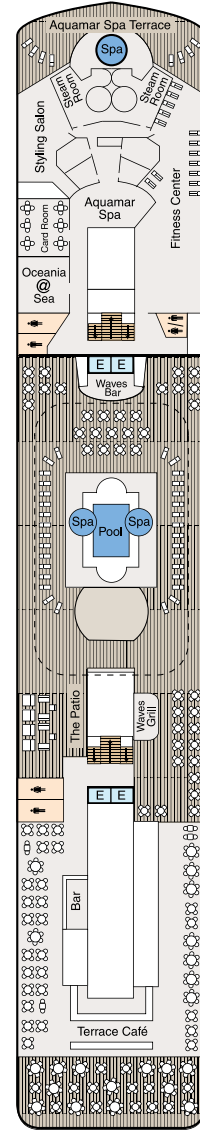

SYMBOL LEGEND

- ♣ Restrooms
- E Elevator
- 🚪 Launderette
- OV Obstructed Views
- Quad with Pullman
- ★ ★ Quad with Sofabed
- || Connecting Staterooms
- ♿ Wheelchair Accessible
- ▲ Triple with Pullman
- ★ Triple with Sofabed
- ◇ 3rd guest occupancy available upon request

STATEROOM COLOR LEGEND

- | | | | | | | | |
|----|----|-----|-----|-----|----|----|----|
| OS | VS | PH1 | PH2 | PH3 | A1 | A2 | A3 |
| B1 | B2 | C1 | C2 | D | E | F | G |

DECK 11

- Golf Putting Greens
- Shuffleboard
- Sun Deck

DECK 10

- Red Ginger
- Tuscan Steak
- Library
- Fitness Track
- Horizons

DECK 9

- Terrace Café
- Waves Grill
- Waves Bar
- Pool Deck
- Oceania@Sea
- Aquamar Spa + Vitality Center
- Aquamar Spa Terrace
- Fitness Center
- Salon

DECK 8

- Bridge
- Staterooms

DECK 7

- Launderette
- Staterooms

DECK 6

- Staterooms

DECK 5

- Show Lounge
- Boutiques
- Upper Hall
- Oceania Club
- Ambassador Desk
- Martinis
- Casino
- Baristas
- The Grand Bar
- The Grand Dining Room