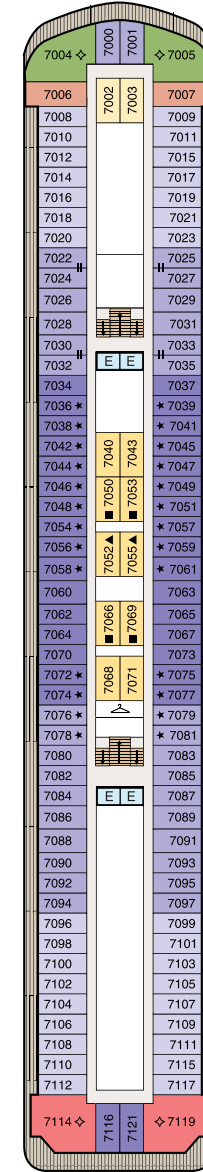

SYMBOL LEGEND

- ♣ Restrooms
- E Elevator
- 🚪 Launderette
- OV Obstructed Views
- Quad with Pullman
- ★ ★ Quad with Sofabed
- || Connecting Staterooms
- ♿ Wheelchair Accessible
- ▲ Triple with Pullman
- ★ Triple with Sofabed
- ◇ 3rd guest occupancy available upon request

DECK 10

- Red Ginger
- Tuscan Steak
- Library
- Fitness Track
- Horizons

DECK 9

- Terrace Café
- Waves Grill
- Waves Bar
- Pool Deck
- Oceania@Sea
- Aquamar Spa + Vitality Center
- Aquamar Spa Terrace
- Fitness Center
- Salon

DECK 8

- Bridge
- Staterooms

DECK 7

- Launderette
- Staterooms

DECK 6

- Staterooms

DECK 5

- Show Lounge
- Boutiques
- Upper Hall
- Oceania Club
- Ambassador Desk
- Martinis
- Casino
- Baristas
- The Grand Bar
- The Grand Dining Room

DECK 4

- Reception Desk
- Reception Hall
- Destination Services
- Concierge
- Medical Center
- Staterooms

DECK 3

- Staterooms