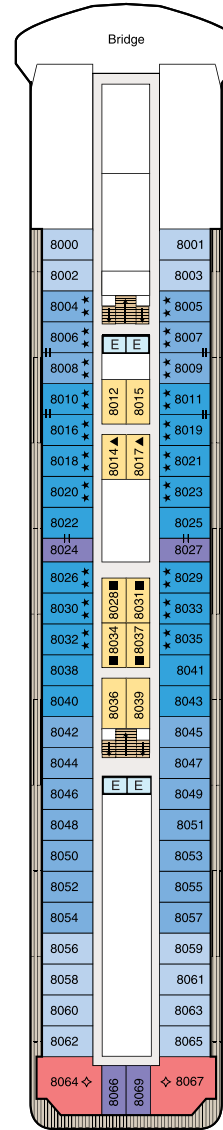

SYMBOL LEGEND

- ♣ Restrooms
- E Elevator
- 🚪 Launderette
- OV Obstructed Views
- Quad with Pullman
- ★ ★ Quad with Sofabed
- || Connecting Staterooms
- ♿ Wheelchair Accessible
- ▲ Triple with Pullman
- ★ Triple with Sofabed
- ◇ 3rd guest occupancy available upon request

STATEROOM COLOR LEGEND

- | | | | | | | | |
|----|----|-----|-----|-----|----|----|----|
| OS | VS | PH1 | PH2 | PH3 | A1 | A2 | A3 |
| B1 | B2 | C1 | C2 | D | E | F | G |

DECK 11

- Golf Putting Greens
- Shuffleboard
- Sun Deck

DECK 8

- Bridge
- Staterooms

DECK 7

- Launderette
- Staterooms

DECK 6

- Staterooms

DECK 5

- Show Lounge
- Boutiques
- Upper Hall
- Oceania Club
- Ambassador Desk
- Martinis
- Casino
- Baristas
- The Grand Bar
- The Grand Dining Room

DECK 4

- Reception Desk
- Reception Hall
- Destination Services
- Concierge
- Medical Center
- Staterooms

DECK 3

- Staterooms