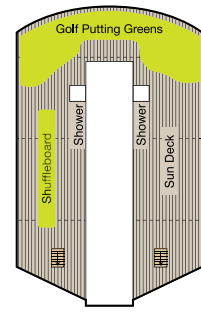

SYMBOL LEGEND

- ♣ Restrooms
- E Elevator
- 🚪 Launderette
- OV Obstructed Views
- Quad with Pullman
- ★ ★ Quad with Sofabed
- || Connecting Staterooms
- ♿ Wheelchair Accessible
- ▲ Triple with Pullman
- ★ Triple with Sofabed
- ◇ 3rd guest occupancy available upon request

STATEROOM COLOR LEGEND

- | | | | | | | | |
|----|----|-----|-----|-----|----|----|----|
| OS | VS | PH1 | PH2 | PH3 | A1 | A2 | A3 |
| B1 | B2 | C1 | C2 | D | E | F | G |

DECK 11

- Golf Putting Greens
- Shuffleboard
- Sun Deck

DECK 4

- Reception Desk
- Reception Hall
- Destination Services
- Concierge
- Medical Center
- Staterooms

DECK 3

- Staterooms