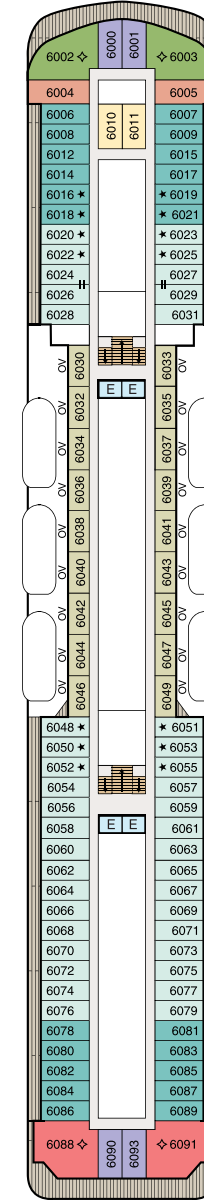

SYMBOL LEGEND

- ♣ Restrooms
- E Elevator
- 🚪 Launderette
- OV Obstructed Views
- Quad with Pullman
- ★ ★ Quad with Sofabed
- || Connecting Staterooms
- ♿ Wheelchair Accessible
- ▲ Triple with Pullman
- ★ Triple with Sofabed
- ◇ 3rd guest occupancy available upon request

DECK 10

- Red Ginger
- Tuscan Steak
- Library
- Fitness Track
- Horizons

DECK 9

- Terrace Café
- Waves Grill
- Waves Bar
- Pool Deck
- Oceania@Sea
- Aquamar Spa + Vitality Center
- Aquamar Spa Terrace
- Fitness Center
- Salon

DECK 8

- Bridge
- Staterooms

DECK 7

- Launderette
- Staterooms

DECK 6

- Staterooms

DECK 5

- Show Lounge
- Boutiques
- Upper Hall
- Oceania Club
- Ambassador Desk
- Martinis
- Casino
- Baristas
- The Grand Bar
- The Grand Dining Room

DECK 4

- Reception Desk
- Reception Hall
- Destination Services
- Concierge
- Medical Center
- Staterooms

DECK 3

- Staterooms