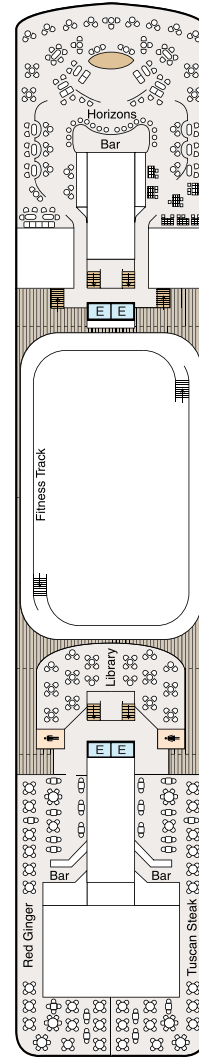

SYMBOL LEGEND

- ♣ Restrooms
- E Elevator
- 🚪 Launderette
- OV Obstructed Views
- Quad with Pullman
- ★ ★ Quad with Sofabed
- || Connecting Staterooms
- ♿ Wheelchair Accessible
- ▲ Triple with Pullman
- ★ Triple with Sofabed
- ◇ 3rd guest occupancy available upon request

STATEROOM COLOR LEGEND

- | | | | | | | | |
|----|----|-----|-----|-----|----|----|----|
| OS | VS | PH1 | PH2 | PH3 | A1 | A2 | A3 |
| B1 | B2 | C1 | C2 | D | E | F | G |

DECK 11

- Golf Putting Greens
- Shuffleboard
- Sun Deck

DECK 8

- Bridge
- Staterooms

DECK 7

- Launderette
- Staterooms

DECK 6

- Staterooms

DECK 5

- Show Lounge
- Boutiques
- Upper Hall
- Oceania Club
- Ambassador Desk
- Martinis
- Casino
- Baristas
- The Grand Bar
- The Grand Dining Room

DECK 4

- Reception Desk
- Reception Hall
- Destination Services
- Concierge
- Medical Center
- Staterooms

DECK 3

- Staterooms