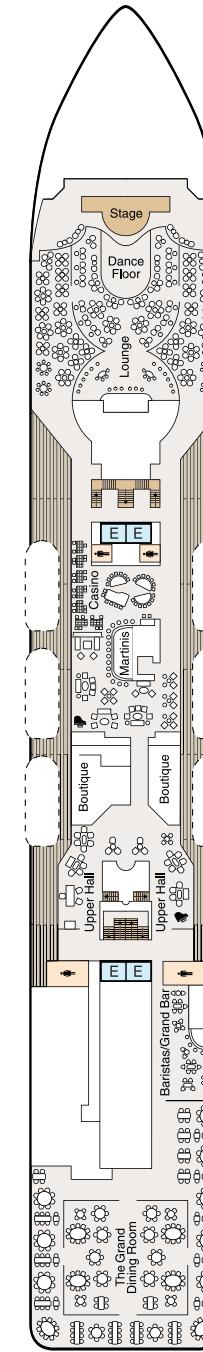

SYMBOL LEGEND

- ♣ Restrooms
- E Elevator
- 🚪 Launderette
- OV Obstructed Views
- Quad with Pullman
- ★ ★ Quad with Sofabed
- || Connecting Staterooms
- ♿ Wheelchair Accessible
- ▲ Triple with Pullman
- ★ Triple with Sofabed
- ◇ 3rd guest occupancy available upon request

STATEROOM COLOR LEGEND

- | | | | | | | | |
|----|----|-----|-----|-----|----|----|----|
| OS | VS | PH1 | PH2 | PH3 | A1 | A2 | A3 |
| B1 | B2 | C1 | C2 | D | E | F | G |

DECK 11

- Golf Putting Greens
- Shuffleboard
- Sun Deck

DECK 8

- Bridge
- Staterooms

DECK 7

- Launderette
- Staterooms

DECK 6

- Staterooms

DECK 5

- Show Lounge
- Boutiques
- Upper Hall
- Oceania Club
- Ambassador Desk
- Martinis
- Casino
- Baristas
- The Grand Bar
- The Grand Dining Room

DECK 4

- Reception Desk
- Reception Hall
- Destination Services
- Concierge
- Medical Center
- Staterooms

DECK 3

- Staterooms