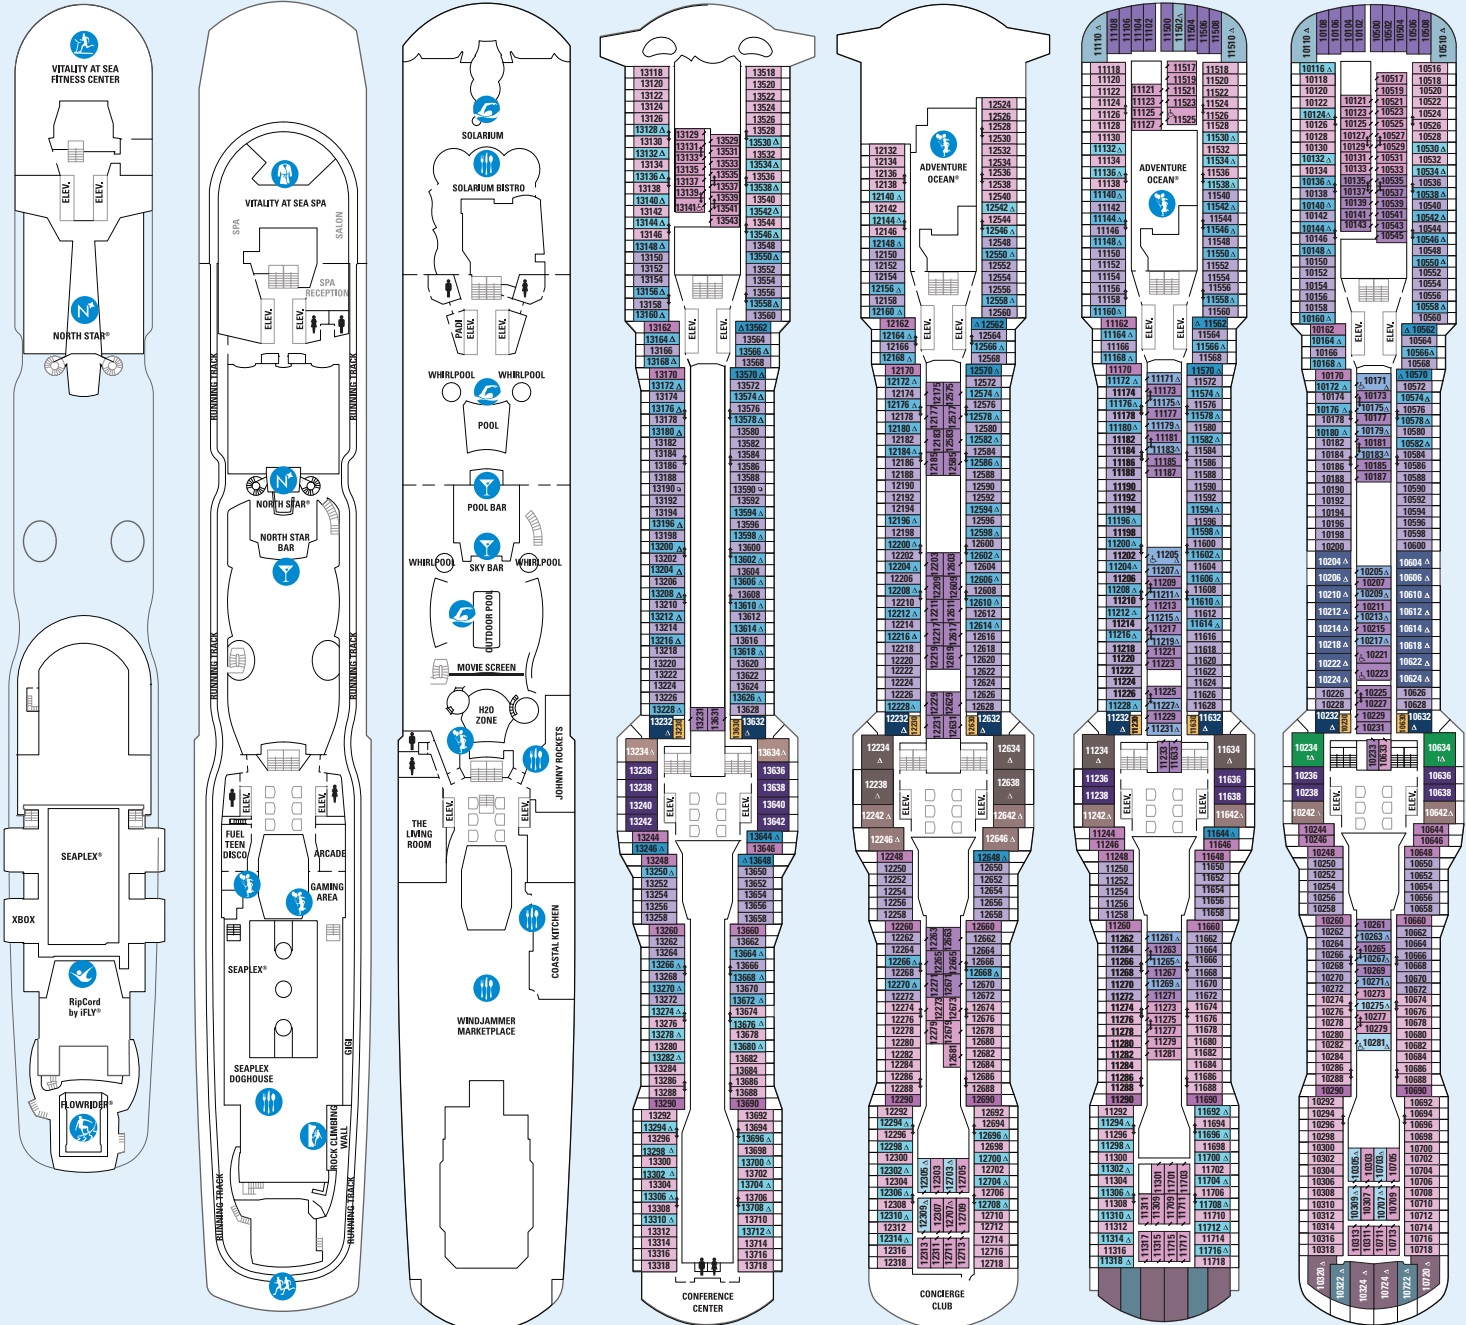

# QUANTUM CLASS

ANTHEM OF THE SEAS® | OVATION OF THE SEAS®  
 QUANTUM OF THE SEAS® | SPECTRUM OF THE SEAS®

- SHIP INFORMATION**
- Length: 347.7m (1,141')
  - Beam: 41m (136')
  - Draft: 8.5m (28')
  - Guest Capacity: 4,180
  - Total Crew: 1,490
  - Gross Tonnage: 167,800 Tons
  - Electric Current: 110/220 AC

DECK 16

DECK 15

DECK 14

DECK 13

DECK 12

DECK 11

DECK 10

To view interactive deck plans, visit [RoyalCaribbean.co.uk/ships](http://RoyalCaribbean.co.uk/ships)

Ship layout is a representation and subject to change without notice. For latest information please contact us or your Travel Professional.

**SUITES AND LOFTS**

**JUNIOR SUITE**

**OCEAN VIEW**

**INTERIOR WITH VIRTUAL BALCONY**

Deck Plans applicable for sailings from April 12, 2020 to April 18, 2021. Profile 1981. | **ANTHEM OF THE SEAS®**

**OCEAN VIEW STATEROOMS**