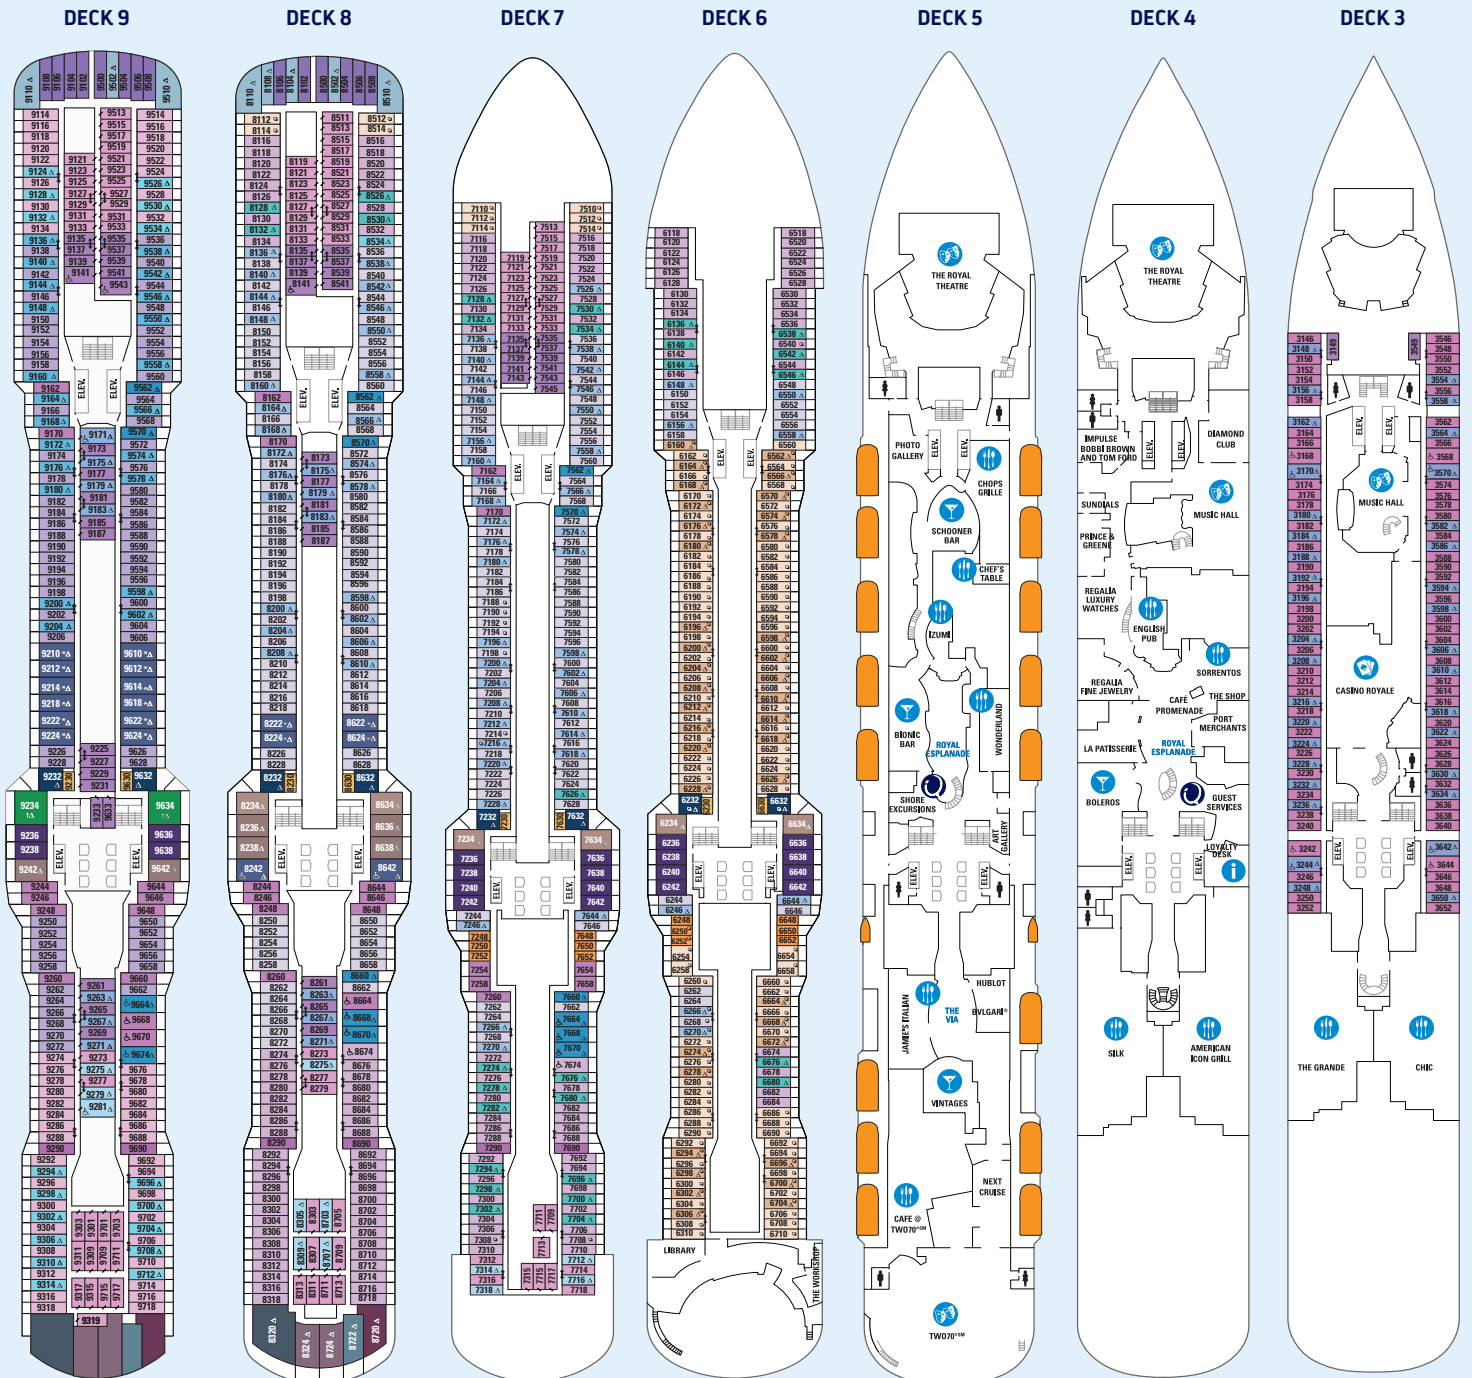

# QUANTUM CLASS

ANTHEM OF THE SEAS® | OVATION OF THE SEAS®  
 QUANTUM OF THE SEAS® | SPECTRUM OF THE SEAS®

- SHIP INFORMATION**
- Length: 347.7m (1,141')
  - Beam: 41m (136')
  - Draft: 8.5m (28')
  - Guest Capacity: 4,180
  - Total Crew: 1,490
  - Gross Tonnage: 167,800 Tons
  - Electric Current: 110/220 AC

**SUITES AND LOFTS**

**JUNIOR SUITE**

**OCEAN VIEW**

**INTERIOR WITH VIRTUAL BALCONY**

Deck Plans applicable for sailings from April 12, 2020 to April 18, 2021. Profile 1981. | **ANTHEM OF THE SEAS®**

**OCEAN VIEW STATEROOMS**

- 1M** Spacious Ocean View 214 sq. ft.
- 1N** Ocean View 182 sq. ft.
- 2M**
- 2N**

**INTERIOR STATEROOMS**

- 1U** **2U** Interior with Virtual Balcony 166 sq. ft.
- 3U** **4U**
- 2W** Studio Interior 101 sq. ft.

Δ Stateroom with sofa bed    † Stateroom has third & fourth Pullman beds available  
 \* Stateroom has third Pullman bed available    † Connecting staterooms  
 \ Indicates door location    > Stateroom opens only on the starboard side  
 Δ Indicates accessible staterooms    ♦ Stateroom with sofa bed and third Pullman bed available  
 / Sofa bed eligible    □ Stateroom has an obstructed view † Pullman beds available  
 Not shown: Medical Center